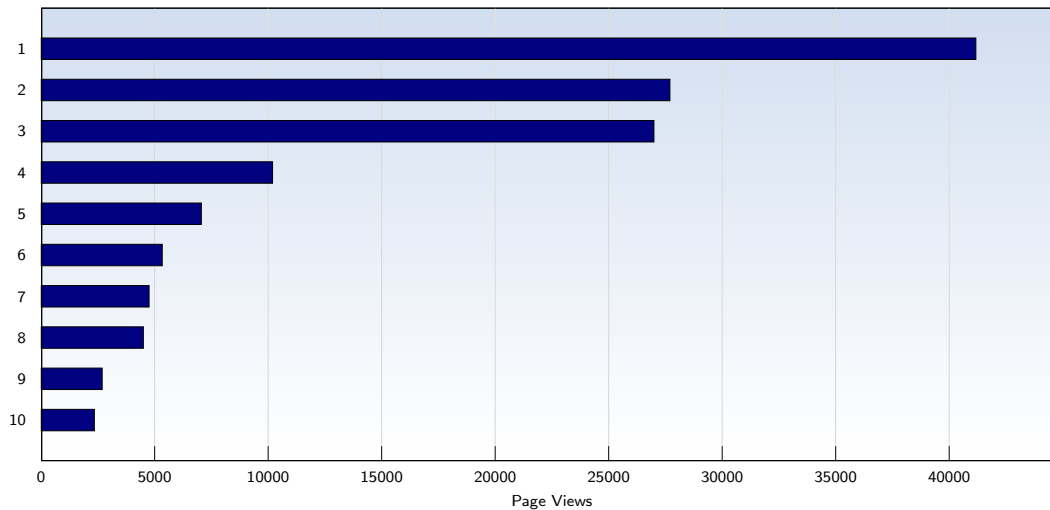

Top 10 Popular Pages

Rank	Page	Amount	%
1	discovercircuits.com/forum/showthreaded.php	41180	13
2	discovercircuits.com/forum/showflat.php	27703	8
3	discovercircuits.com/forum/showprofile.php	26999	8
4	discovercircuits.com/list.htm	10200	3
5	discovercircuits.com/	7062	2
6	discovercircuits.com/forum/postlist.php	5340	1
7	discovercircuits.com/forum/printthread.php	4760	1
8	discovercircuits.com/A/a%2Daudioamp.htm	4509	1
9	discovercircuits.com/DJ%2DCircuits/daj%2Dmain.htm	2694	0
10	discovercircuits.com/C/co%2Dctoac.htm	2349	0
	Total	310139	

These statistics show you the most frequently called pages.