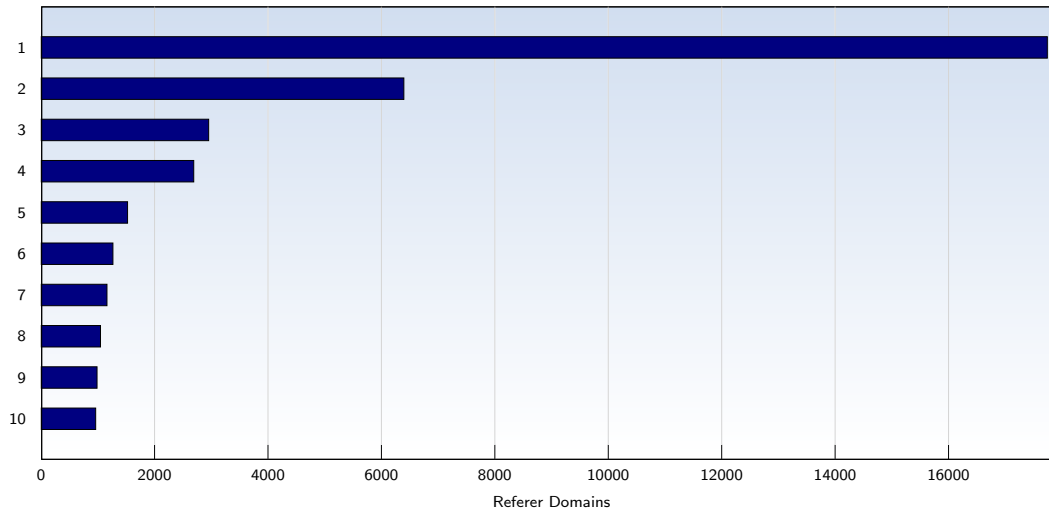

Top 10 Popular Pages

Rank	Page	Amount	%
1	discovercircuits.com/forum/showthreaded.php	41180	13
2	discovercircuits.com/forum/showflat.php	27703	8
3	discovercircuits.com/forum/showprofile.php	26999	8
4	discovercircuits.com/list.htm	10200	3
5	discovercircuits.com/	7062	2
6	discovercircuits.com/forum/postlist.php	5340	1
7	discovercircuits.com/forum/printthread.php	4760	1
8	discovercircuits.com/A/a%2Daudioamp.htm	4509	1
9	discovercircuits.com/DJ%2DCircuits/daj%2Dmain.htm	2694	0
10	discovercircuits.com/C/co%2Dctoac.htm	2349	0
	Total	310139	

These statistics show you the most frequently called pages.

Top 10 Referer Domains

Rank	Domain	Amount	%
1	google.com	17744	17
2	google.co.in	6398	6
3	yahoo.com	2956	2
4	google.co.uk	2693	2
5	google.ca	1526	1
6	google.com.pk	1268	1
7	bing.com	1163	1
8	google.com.au	1049	1
9	google.co.id	988	0
10	google.com.tr	964	0
	Total	63304	