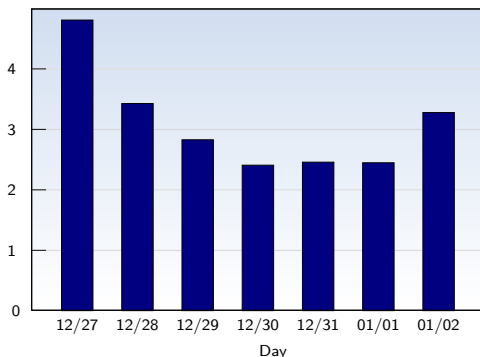

This analysis summarizes multiple page impressions of an individual visitor into unique visits. A visitor is counted as an unique visit when requesting at least one page. If more than 30 minutes have elapsed since the first page impression, further requests will be counted as a new unique visit.

Page Views

Date	Amount
Sunday 12/27/2009	67066
Monday 12/28/2009	48320
Tuesday 12/29/2009	45502
Wednesday 12/30/2009	37162
Thursday 12/31/2009	30648
Friday 01/01/2010	32926
Saturday 01/02/2010	48515
Total	310139

These statistics show all successful page views (also known as page impressions) and the time they were made. Only fully loaded pages are counted. Individual images and components are not included.

Pages per Visit

Date	Amount
Sunday 12/27/2009	4.81
Monday 12/28/2009	3.43
Tuesday 12/29/2009	2.83
Wednesday 12/30/2009	2.41
Thursday 12/31/2009	2.46
Friday 01/01/2010	2.45
Saturday 01/02/2010	3.28
Average	3.09

The average number of pages opened per unique visit. Only fully loaded pages are counted.