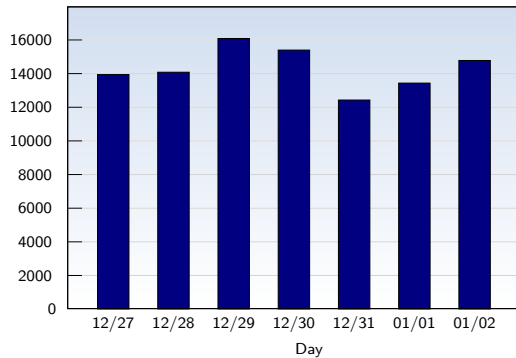

Unique Visits

Date	Amount
Sunday 12/27/2009	13950
Monday 12/28/2009	14090
Tuesday 12/29/2009	16095
Wednesday 12/30/2009	15406
Thursday 12/31/2009	12437
Friday 01/01/2010	13444
Saturday 01/02/2010	14788
Total	100210

This analysis summarizes multiple page impressions of an individual visitor into unique visits. A visitor is counted as an unique visit when requesting at least one page. If more than 30 minutes have elapsed since the first page impression, further requests will be counted as a new unique visit.

Page Views

Date	Amount
Sunday 12/27/2009	67066
Monday 12/28/2009	48320
Tuesday 12/29/2009	45502
Wednesday 12/30/2009	37162
Thursday 12/31/2009	30648
Friday 01/01/2010	32926
Saturday 01/02/2010	48515
Total	310139

These statistics show all successful page views (also known as page impressions) and the time they were made. Only fully loaded pages are counted. Individual images and components are not included.

Pages per Visit