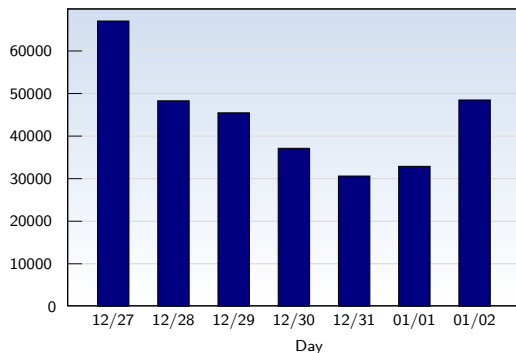

Unique Visits

Date	Amount
Sunday 12/27/2009	13950
Monday 12/28/2009	14090
Tuesday 12/29/2009	16095
Wednesday 12/30/2009	15406
Thursday 12/31/2009	12437
Friday 01/01/2010	13444
Saturday 01/02/2010	14788
Total	100210

This analysis summarizes multiple page impressions of an individual visitor into unique visits. A visitor is counted as an unique visit when requesting at least one page. If more than 30 minutes have elapsed since the first page impression, further requests will be counted as a new unique visit.

Page Views

Date	Amount
Sunday 12/27/2009	67066
Monday 12/28/2009	48320
Tuesday 12/29/2009	45502
Wednesday 12/30/2009	37162
Thursday 12/31/2009	30648
Friday 01/01/2010	32926
Saturday 01/02/2010	48515
Total	310139

These statistics show all successful page views (also known as page impressions) and the time they were made. Only fully loaded pages are counted. Individual images and components are not included.

Pages per Visit