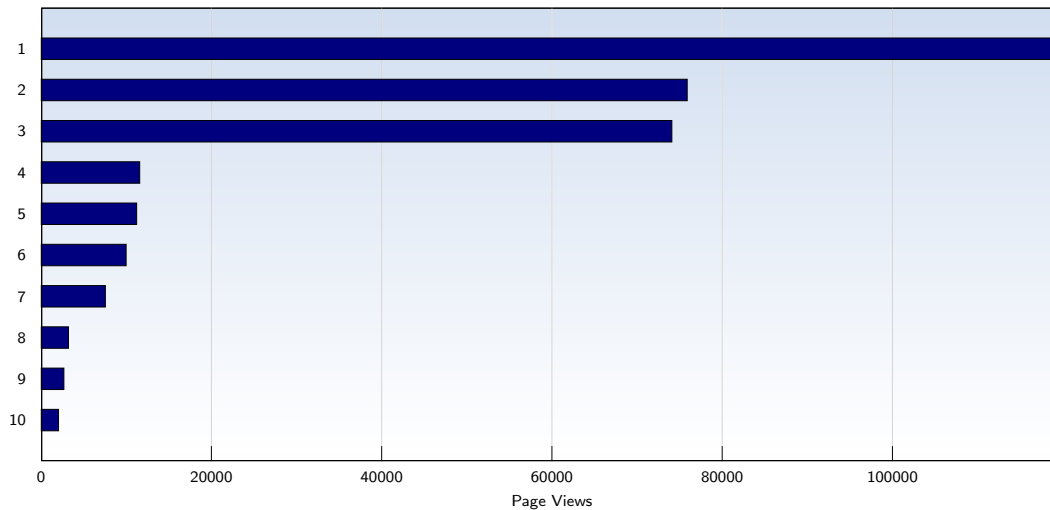

Top 10 Popular Pages

Rank	Page	Amount	%
1	discovercircuits.com/forum/showthreaded.php	118966	23
2	discovercircuits.com/forum/showprofile.php	75904	14
3	discovercircuits.com/forum/showflat.php	74103	14
4	discovercircuits.com/list.htm	11593	2
5	discovercircuits.com/forum/printthread.php	11234	2
6	discovercircuits.com/	9998	1
7	discovercircuits.com/forum/postlist.php	7560	1
8	discovercircuits.com/A/a-audioamp.htm	3225	0
9	discovercircuits.com/list2.htm	2687	0
10	discovercircuits.com/list4.htm	2058	0
	Total	516363	

These statistics show you the most frequently called pages.