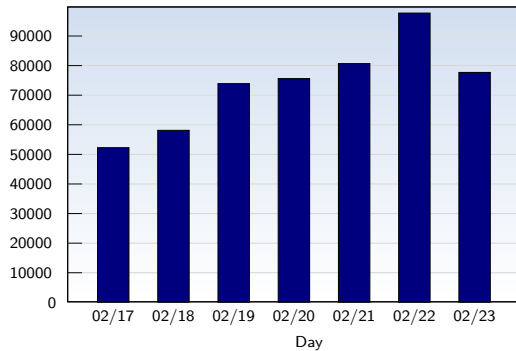

Weekly Report 02/17/2008 - 02/23/2008

For discovercircuits.com

Unique Visits

| Date | Amount |
|----------------------|---------------|
| Sunday 02/17/2008 | 14001 |
| Monday 02/18/2008 | 16872 |
| Tuesday 02/19/2008 | 17448 |
| Wednesday 02/20/2008 | 16633 |
| Thursday 02/21/2008 | 16473 |
| Friday 02/22/2008 | 15782 |
| Saturday 02/23/2008 | 13774 |
| Total | 110983 |

This analysis summarizes multiple page impressions of an individual visitor into unique visits. A visitor is counted as an unique visit when requesting at least one page. If more than 30 minutes have elapsed since the first page impression, further requests will be counted as a new unique visit.

Page Views

| Date | Amount |
|----------------------|---------------|
| Sunday 02/17/2008 | 52315 |
| Monday 02/18/2008 | 58176 |
| Tuesday 02/19/2008 | 73962 |
| Wednesday 02/20/2008 | 75657 |
| Thursday 02/21/2008 | 80723 |
| Friday 02/22/2008 | 97794 |
| Saturday 02/23/2008 | 77736 |
| Total | 516363 |

These statistics show all successful page views (also known as page impressions) and the time they were made. Only fully loaded pages are counted. Individual images and components are not included.

Pages per Visit