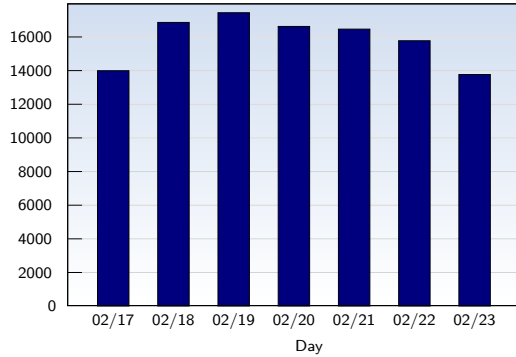

Weekly Report 02/17/2008 - 02/23/2008

For discovercircuits.com

Unique Visits

| Date | Amount |
|----------------------|---------------|
| Sunday 02/17/2008 | 14001 |
| Monday 02/18/2008 | 16872 |
| Tuesday 02/19/2008 | 17448 |
| Wednesday 02/20/2008 | 16633 |
| Thursday 02/21/2008 | 16473 |
| Friday 02/22/2008 | 15782 |
| Saturday 02/23/2008 | 13774 |
| Total | 110983 |

This analysis summarizes multiple page impressions of an individual visitor into unique visits. A visitor is counted as an unique visit when requesting at least one page. If more than 30 minutes have elapsed since the first page impression, further requests will be counted as a new unique visit.

Page Views

| Date | Amount |
|----------------------|---------------|
| Sunday 02/17/2008 | 52315 |
| Monday 02/18/2008 | 58176 |
| Tuesday 02/19/2008 | 73962 |
| Wednesday 02/20/2008 | 75657 |
| Thursday 02/21/2008 | 80723 |
| Friday 02/22/2008 | 97794 |
| Saturday 02/23/2008 | 77736 |
| Total | 516363 |

These statistics show all successful page views (also known as page impressions) and the time they were made. Only fully loaded pages are counted. Individual images and components are not included.

Pages per Visit