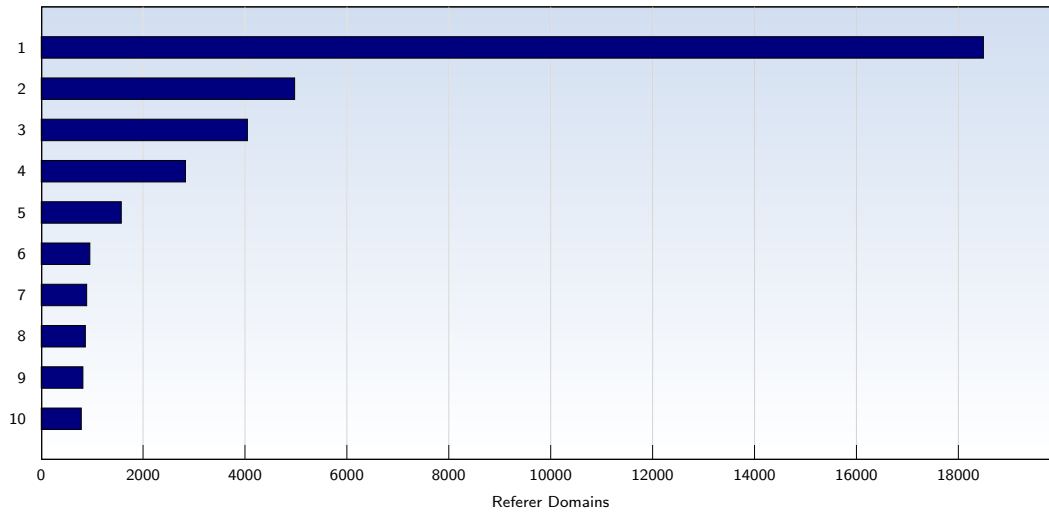

The average number of pages opened per unique visit. Only fully loaded pages are counted.

Top 10 Popular Pages

| Rank | Page | Amount | % |
|------|---|---------------|----|
| 1 | discovercircuits.com/forum/showthreaded.php | 118966 | 23 |
| 2 | discovercircuits.com/forum/showprofile.php | 75904 | 14 |
| 3 | discovercircuits.com/forum/showflat.php | 74103 | 14 |
| 4 | discovercircuits.com/list.htm | 11593 | 2 |
| 5 | discovercircuits.com/forum/printthread.php | 11234 | 2 |
| 6 | discovercircuits.com/ | 9998 | 1 |
| 7 | discovercircuits.com/forum/postlist.php | 7560 | 1 |
| 8 | discovercircuits.com/A/a-audioamp.htm | 3225 | 0 |
| 9 | discovercircuits.com/list2.htm | 2687 | 0 |
| 10 | discovercircuits.com/list4.htm | 2058 | 0 |
| | Total | 516363 | |

These statistics show you the most frequently called pages.

Top 10 Referer Domains

| Rank | Domain | Amount | % |
|------|-------------------|--------------|----|
| 1 | google.com | 18494 | 16 |
| 2 | yahoo.com | 4977 | 4 |
| 3 | google.co.in | 4050 | 3 |
| 4 | google.co.uk | 2835 | 2 |
| 5 | google.ca | 1575 | 1 |
| 6 | google.com.ph | 958 | 0 |
| 7 | google.com.au | 896 | 0 |
| 8 | hobbyprojects.com | 870 | 0 |
| 9 | live.com | 822 | 0 |
| 10 | google.it | 790 | 0 |
| | Total | 59780 | |