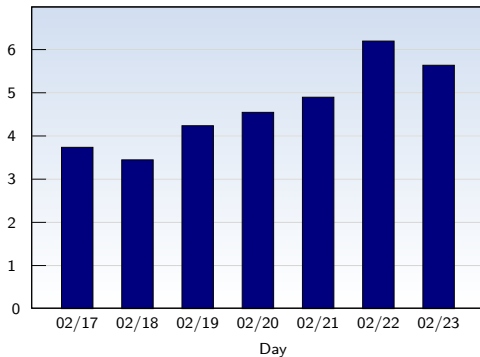

This analysis summarizes multiple page impressions of an individual visitor into unique visits. A visitor is counted as an unique visit when requesting at least one page. If more than 30 minutes have elapsed since the first page impression, further requests will be counted as a new unique visit.

Page Views

| Date | Amount |
|----------------------|---------------|
| Sunday 02/17/2008 | 52315 |
| Monday 02/18/2008 | 58176 |
| Tuesday 02/19/2008 | 73962 |
| Wednesday 02/20/2008 | 75657 |
| Thursday 02/21/2008 | 80723 |
| Friday 02/22/2008 | 97794 |
| Saturday 02/23/2008 | 77736 |
| Total | 516363 |

These statistics show all successful page views (also known as page impressions) and the time they were made. Only fully loaded pages are counted. Individual images and components are not included.

Pages per Visit