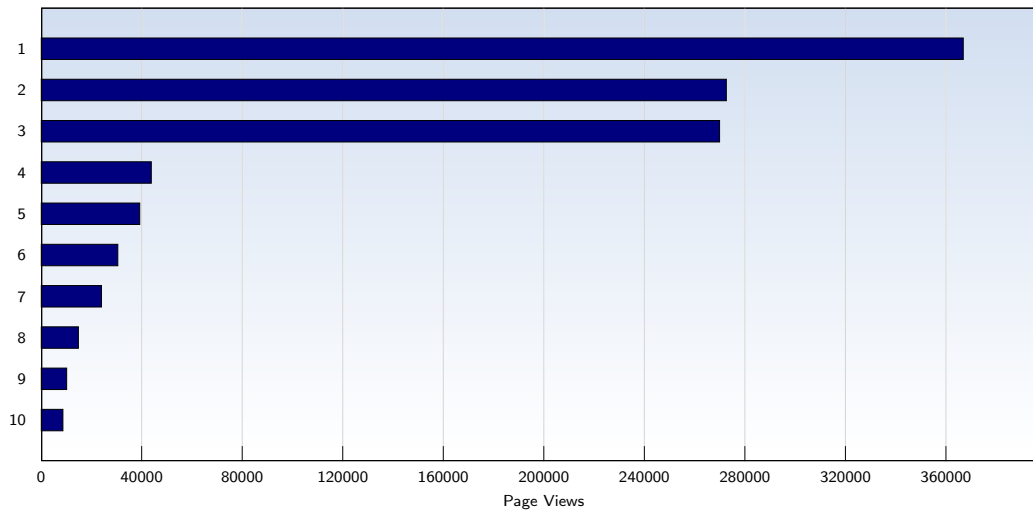

Top 10 Popular Pages

Rank	Page	Amount	%
1	discovercircuits.com/forum/showthreaded.php	366932	20
2	discovercircuits.com/forum/showflat.php	272666	14
3	discovercircuits.com/forum/showprofile.php	269985	14
4	discovercircuits.com/list.htm	43875	2
5	discovercircuits.com/	39279	2
6	discovercircuits.com/forum/printthread.php	30554	1
7	discovercircuits.com/forum/postlist.php	24058	1
8	discovercircuits.com/A/a-audioamp.htm	14872	0
9	discovercircuits.com/list2.htm	10206	0
10	discovercircuits.com/robots.txt	8713	0
	Total	1818965	

These statistics show you the most frequently called pages.