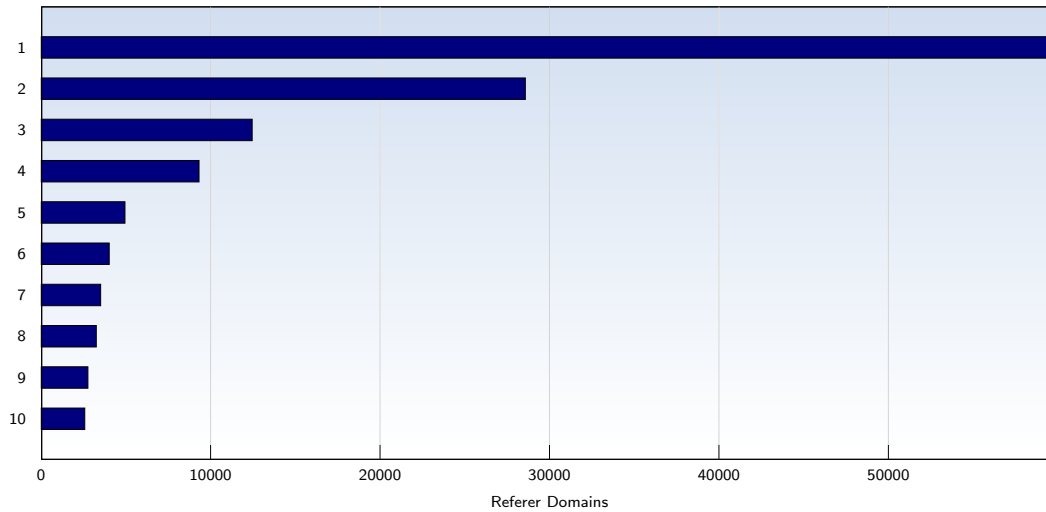

The average number of pages opened per unique visit. Only fully loaded pages are counted.

Top 10 Popular Pages

Rank	Page	Amount	%
1	discovercircuits.com/forum/showthreaded.php	366932	20
2	discovercircuits.com/forum/showflat.php	272666	14
3	discovercircuits.com/forum/showprofile.php	269985	14
4	discovercircuits.com/list.htm	43875	2
5	discovercircuits.com/	39279	2
6	discovercircuits.com/forum/printthread.php	30554	1
7	discovercircuits.com/forum/postlist.php	24058	1
8	discovercircuits.com/A/a-audioamp.htm	14872	0
9	discovercircuits.com/list2.htm	10206	0
10	discovercircuits.com/robots.txt	8713	0
	Total	1818965	

These statistics show you the most frequently called pages.

Top 10 Referer Domains

Rank	Domain	Amount	%
1	google.com	59479	14
2	yahoo.com	28582	6
3	google.co.in	12461	3
4	google.co.uk	9325	2
5	google.ca	4954	1
6	google.com.au	4025	0
7	hobbyprojects.com	3520	0
8	google.com.ph	3262	0
9	live.com	2768	0
10	google.com.my	2582	0
	Total	213171	