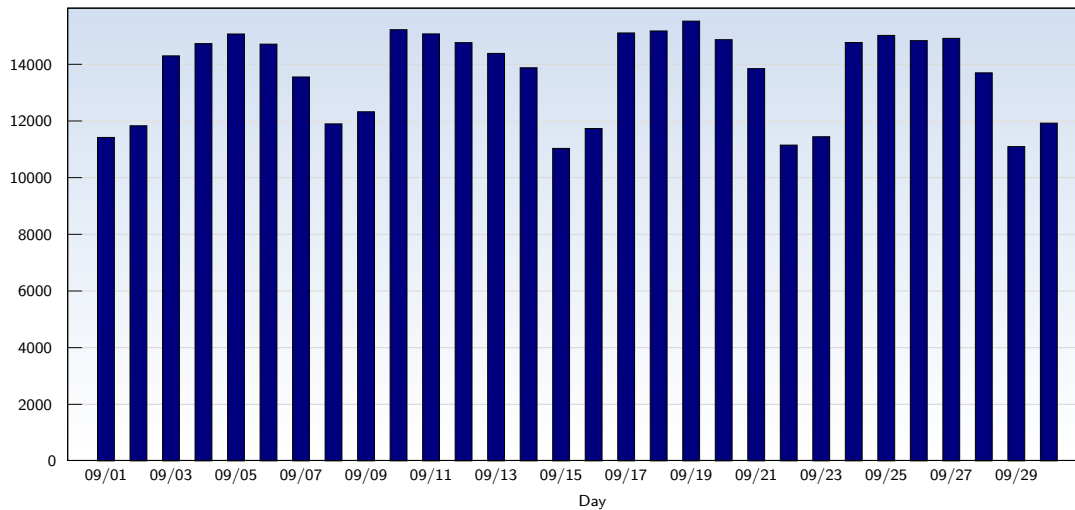

Unique Visits

Date	Amount
Saturday 09/01/2007	11423
Sunday 09/02/2007	11835
Monday 09/03/2007	14302
Tuesday 09/04/2007	14735
Wednesday 09/05/2007	15074
Thursday 09/06/2007	14716
Friday 09/07/2007	13557
Saturday 09/08/2007	11902
Sunday 09/09/2007	12329
Monday 09/10/2007	15225
Tuesday 09/11/2007	15077
Wednesday 09/12/2007	14769
Thursday 09/13/2007	14389
Friday 09/14/2007	13882
Saturday 09/15/2007	11036

Date	Amount
Sunday 09/16/2007	11739
Monday 09/17/2007	15111
Tuesday 09/18/2007	15181
Wednesday 09/19/2007	15528
Thursday 09/20/2007	14873
Friday 09/21/2007	13852
Saturday 09/22/2007	11153
Sunday 09/23/2007	11448
Monday 09/24/2007	14772
Tuesday 09/25/2007	15024
Wednesday 09/26/2007	14839
Thursday 09/27/2007	14920
Friday 09/28/2007	13703
Saturday 09/29/2007	11099
Sunday 09/30/2007	11928
Total	409421

This analysis summarizes multiple page impressions of an individual visitor into unique visits. A visitor is counted as an unique visit when requesting at least one page. If more than 30 minutes have elapsed since the first page impression, further requests will be counted as a new unique visit.

Page Views

Date	Amount
Saturday 09/01/2007	64419
Sunday 09/02/2007	66473
Monday 09/03/2007	67307
Tuesday 09/04/2007	55111
Wednesday 09/05/2007	67550
Thursday 09/06/2007	51036
Friday 09/07/2007	110630
Saturday 09/08/2007	64207
Sunday 09/09/2007	60630
Monday 09/10/2007	67280
Tuesday 09/11/2007	48111
Wednesday 09/12/2007	65922
Thursday 09/13/2007	55366
Friday 09/14/2007	61840
Saturday 09/15/2007	59385