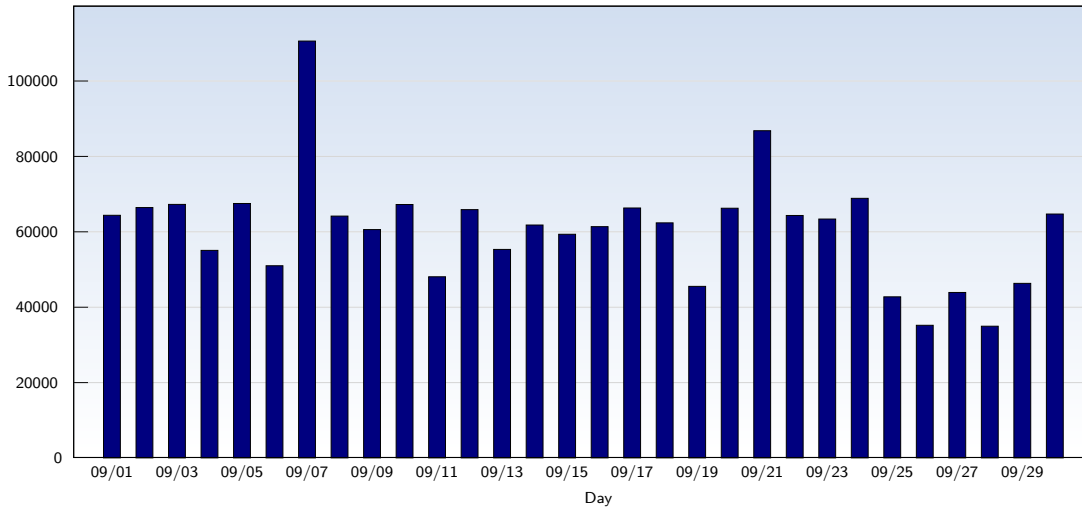

Unique Visits

Date	Amount
Saturday 09/01/2007	11423
Sunday 09/02/2007	11835
Monday 09/03/2007	14302
Tuesday 09/04/2007	14735
Wednesday 09/05/2007	15074
Thursday 09/06/2007	14716
Friday 09/07/2007	13557
Saturday 09/08/2007	11902
Sunday 09/09/2007	12329
Monday 09/10/2007	15225
Tuesday 09/11/2007	15077
Wednesday 09/12/2007	14769
Thursday 09/13/2007	14389
Friday 09/14/2007	13882
Saturday 09/15/2007	11036

Date	Amount
Sunday 09/16/2007	11739
Monday 09/17/2007	15111
Tuesday 09/18/2007	15181
Wednesday 09/19/2007	15528
Thursday 09/20/2007	14873
Friday 09/21/2007	13852
Saturday 09/22/2007	11153
Sunday 09/23/2007	11448
Monday 09/24/2007	14772
Tuesday 09/25/2007	15024
Wednesday 09/26/2007	14839
Thursday 09/27/2007	14920
Friday 09/28/2007	13703
Saturday 09/29/2007	11099
Sunday 09/30/2007	11928
Total	409421

This analysis summarizes multiple page impressions of an individual visitor into unique visits. A visitor is counted as an unique visit when requesting at least one page. If more than 30 minutes have elapsed since the first page impression, further requests will be counted as a new unique visit.

Page Views

Date	Amount
Saturday 09/01/2007	64419
Sunday 09/02/2007	66473
Monday 09/03/2007	67307
Tuesday 09/04/2007	55111
Wednesday 09/05/2007	67550
Thursday 09/06/2007	51036
Friday 09/07/2007	110630
Saturday 09/08/2007	64207
Sunday 09/09/2007	60630
Monday 09/10/2007	67280
Tuesday 09/11/2007	48111
Wednesday 09/12/2007	65922
Thursday 09/13/2007	55366
Friday 09/14/2007	61840
Saturday 09/15/2007	59385