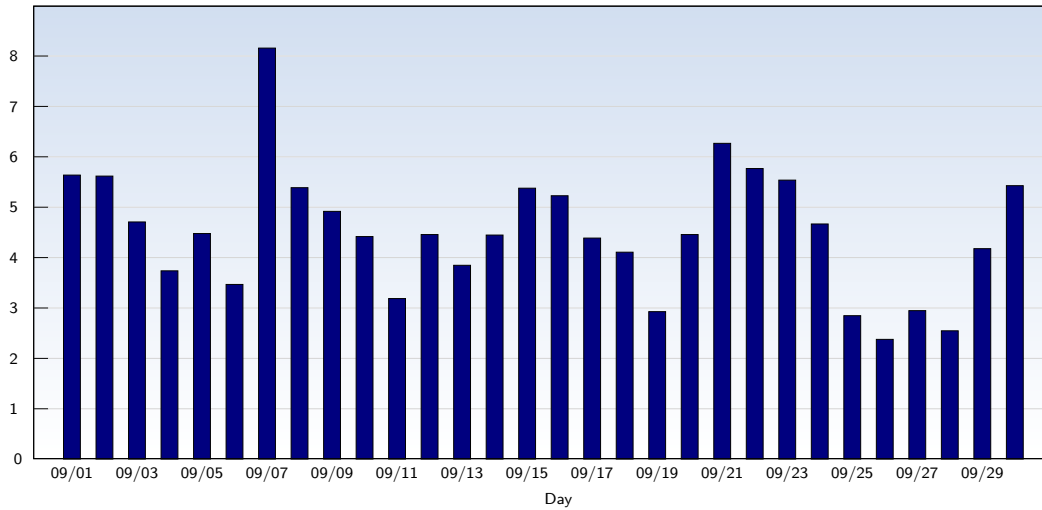

This analysis summarizes multiple page impressions of an individual visitor into unique visits. A visitor is counted as an unique visit when requesting at least one page. If more than 30 minutes have elapsed since the first page impression, further requests will be counted as a new unique visit.

Page Views

Date	Amount
Saturday 09/01/2007	64419
Sunday 09/02/2007	66473
Monday 09/03/2007	67307
Tuesday 09/04/2007	55111
Wednesday 09/05/2007	67550
Thursday 09/06/2007	51036
Friday 09/07/2007	110630
Saturday 09/08/2007	64207
Sunday 09/09/2007	60630
Monday 09/10/2007	67280
Tuesday 09/11/2007	48111
Wednesday 09/12/2007	65922
Thursday 09/13/2007	55366
Friday 09/14/2007	61840
Saturday 09/15/2007	59385

Date	Amount
Sunday 09/16/2007	61405
Monday 09/17/2007	66357
Tuesday 09/18/2007	62412
Wednesday 09/19/2007	45567
Thursday 09/20/2007	66292
Friday 09/21/2007	86851
Saturday 09/22/2007	64370
Sunday 09/23/2007	63425
Monday 09/24/2007	68918
Tuesday 09/25/2007	42791
Wednesday 09/26/2007	35244
Thursday 09/27/2007	43949
Friday 09/28/2007	34999
Saturday 09/29/2007	46364
Sunday 09/30/2007	64754
Total	1818965

These statistics show all successful page views (also known as page impressions) and the time they were made. Only fully loaded pages are counted. Individual images and components are not included.

Pages per Visit