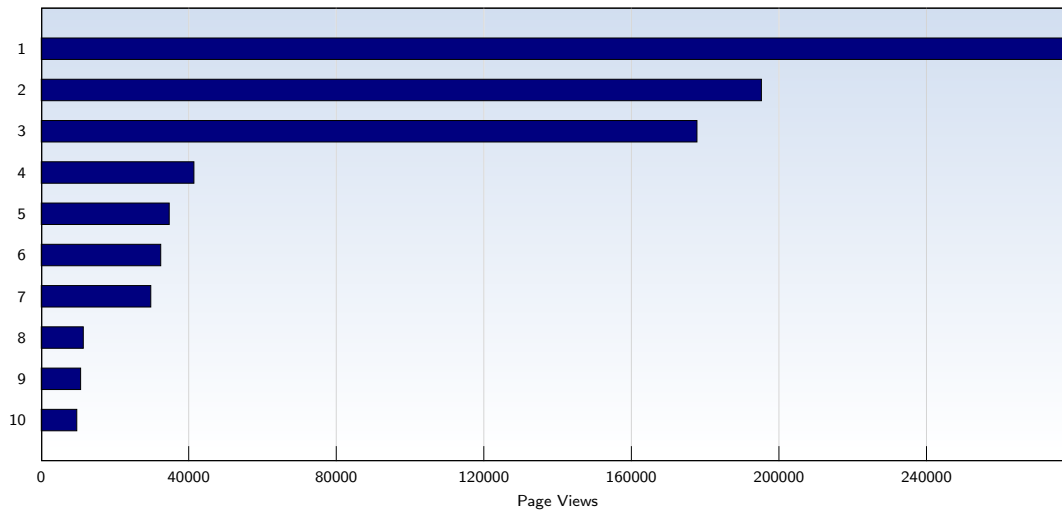

Top 10 Popular Pages

Rank	Page	Amount	%
1	discovercircuits.com/forum/showthreaded.php	279913	18
2	discovercircuits.com/forum/showflat.php	195280	12
3	discovercircuits.com/forum/showprofile.php	177810	11
4	discovercircuits.com/list.htm	41448	2
5	discovercircuits.com/	34753	2
6	discovercircuits.com/forum/printthread.php	32451	2
7	discovercircuits.com/forum/postlist.php	29756	1
8	discovercircuits.com/A/a-audioamp.htm	11461	0
9	discovercircuits.com/robots.txt	10737	0
10	discovercircuits.com/list2.htm	9696	0
	Total	1524613	

These statistics show you the most frequently called pages.