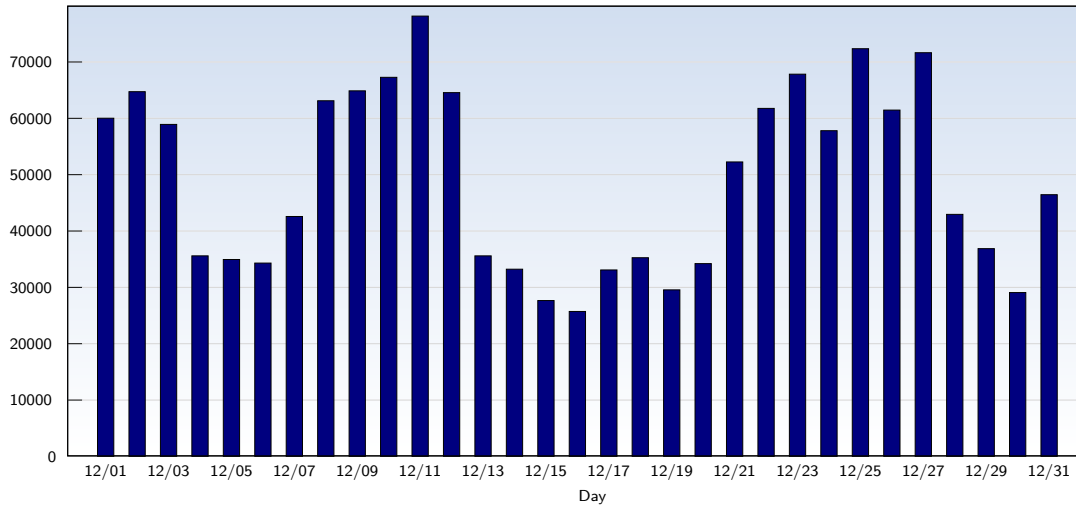

Unique Visits

Date	Amount
Saturday 12/01/2007	12383
Sunday 12/02/2007	13283
Monday 12/03/2007	15553
Tuesday 12/04/2007	16107
Wednesday 12/05/2007	15563
Thursday 12/06/2007	15311
Friday 12/07/2007	13864
Saturday 12/08/2007	11660
Sunday 12/09/2007	12440
Monday 12/10/2007	14482
Tuesday 12/11/2007	14429
Wednesday 12/12/2007	14679
Thursday 12/13/2007	14710
Friday 12/14/2007	13361
Saturday 12/15/2007	11442
Sunday 12/16/2007	14553

Date	Amount
Monday 12/17/2007	11960
Tuesday 12/18/2007	14553
Wednesday 12/19/2007	13881
Thursday 12/20/2007	13001
Friday 12/21/2007	12744
Saturday 12/22/2007	10826
Sunday 12/23/2007	9768
Monday 12/24/2007	9701
Tuesday 12/25/2007	9709
Wednesday 12/26/2007	9929
Thursday 12/27/2007	11770
Friday 12/28/2007	12641
Saturday 12/29/2007	12202
Sunday 12/30/2007	11158
Monday 12/31/2007	11499
Total	395265

This analysis summarizes multiple page impressions of an individual visitor into unique visits. A visitor is counted as an unique visit when requesting at least one page. If more than 30 minutes have elapsed since the first page impression, further requests will be counted as a new unique visit.

Page Views

Date	Amount
Saturday 12/01/2007	60043
Sunday 12/02/2007	64752
Monday 12/03/2007	58943
Tuesday 12/04/2007	35617
Wednesday 12/05/2007	34970
Thursday 12/06/2007	34336
Friday 12/07/2007	42603
Saturday 12/08/2007	63140
Sunday 12/09/2007	64901
Monday 12/10/2007	67301
Tuesday 12/11/2007	78167
Wednesday 12/12/2007	64585
Thursday 12/13/2007	35615
Friday 12/14/2007	33249
Saturday 12/15/2007	27685
Sunday 12/16/2007	33115