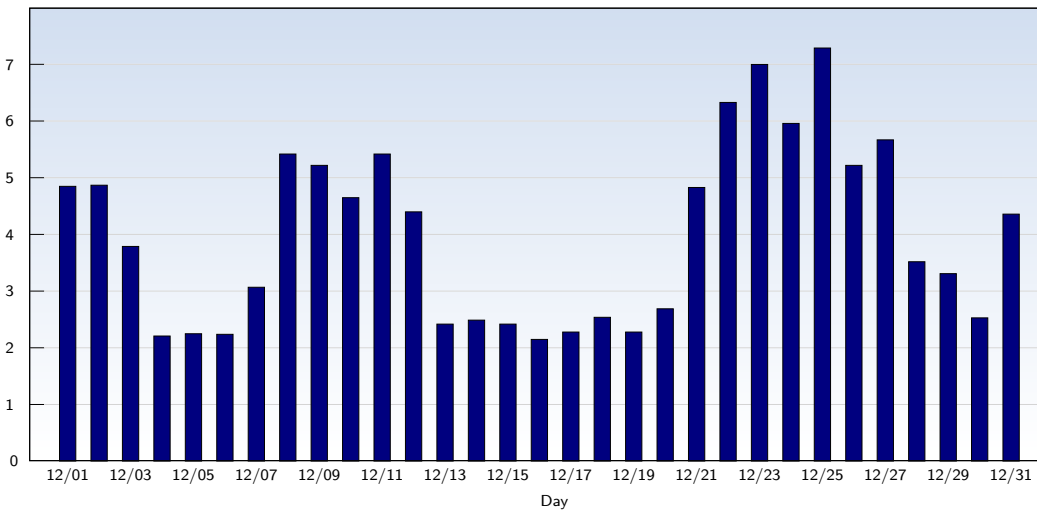

This analysis summarizes multiple page impressions of an individual visitor into unique visits. A visitor is counted as an unique visit when requesting at least one page. If more than 30 minutes have elapsed since the first page impression, further requests will be counted as a new unique visit.

Page Views

Date	Amount
Saturday 12/01/2007	60043
Sunday 12/02/2007	64752
Monday 12/03/2007	58943
Tuesday 12/04/2007	35617
Wednesday 12/05/2007	34970
Thursday 12/06/2007	34336
Friday 12/07/2007	42603
Saturday 12/08/2007	63140
Sunday 12/09/2007	64901
Monday 12/10/2007	67301
Tuesday 12/11/2007	78167
Wednesday 12/12/2007	64585
Thursday 12/13/2007	35615
Friday 12/14/2007	33249
Saturday 12/15/2007	27685
Sunday 12/16/2007	33115

Date	Amount
Monday 12/17/2007	25749
Tuesday 12/18/2007	33115
Wednesday 12/19/2007	35285
Thursday 12/20/2007	29580
Friday 12/21/2007	34239
Saturday 12/22/2007	52283
Sunday 12/23/2007	61787
Monday 12/24/2007	67859
Tuesday 12/25/2007	57827
Wednesday 12/26/2007	72378
Thursday 12/27/2007	61485
Friday 12/28/2007	71670
Saturday 12/29/2007	42980
Sunday 12/30/2007	36896
Monday 12/31/2007	29102
Total	1524613

These statistics show all successful page views (also known as page impressions) and the time they were made. Only fully loaded pages are counted. Individual images and components are not included.

Pages per Visit