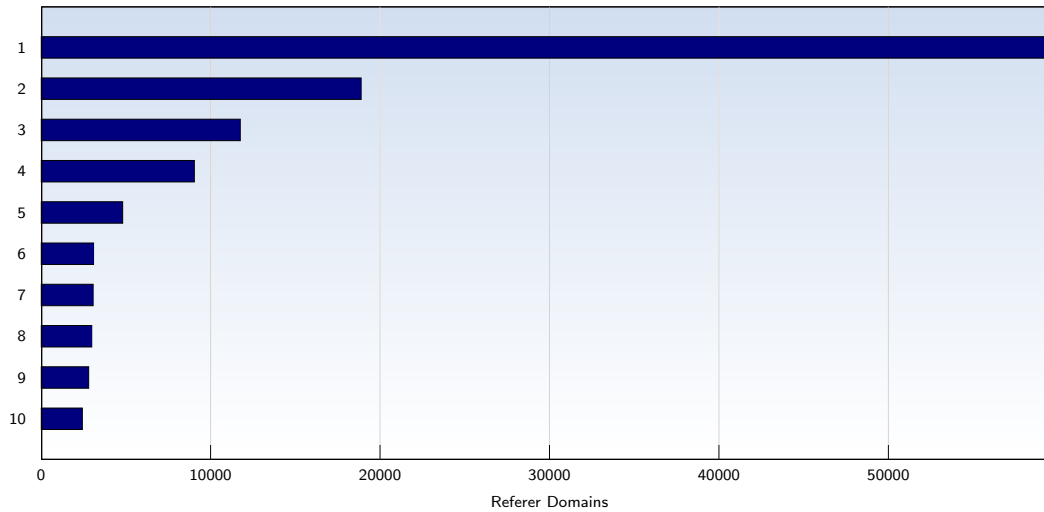

The average number of pages opened per unique visit. Only fully loaded pages are counted.

Top 10 Popular Pages

Rank	Page	Amount	%
1	discovercircuits.com/forum/showthreaded.php	279913	18
2	discovercircuits.com/forum/showflat.php	195280	12
3	discovercircuits.com/forum/showprofile.php	177810	11
4	discovercircuits.com/list.htm	41448	2
5	discovercircuits.com/	34753	2
6	discovercircuits.com/forum/printthread.php	32451	2
7	discovercircuits.com/forum/postlist.php	29756	1
8	discovercircuits.com/A/a-audioamp.htm	11461	0
9	discovercircuits.com/robots.txt	10737	0
10	discovercircuits.com/list2.htm	9696	0
	Total	1524613	

These statistics show you the most frequently called pages.

Top 10 Referer Domains

Rank	Domain	Amount	%
1	google.com	59578	15
2	yahoo.com	18892	4
3	google.co.in	11758	2
4	google.co.uk	9048	2
5	google.ca	4819	1
6	live.com	3101	0
7	google.com.au	3076	0
8	hobbyprojects.com	2994	0
9	google.com.tr	2813	0
10	google.co.id	2439	0
	Total	198142	