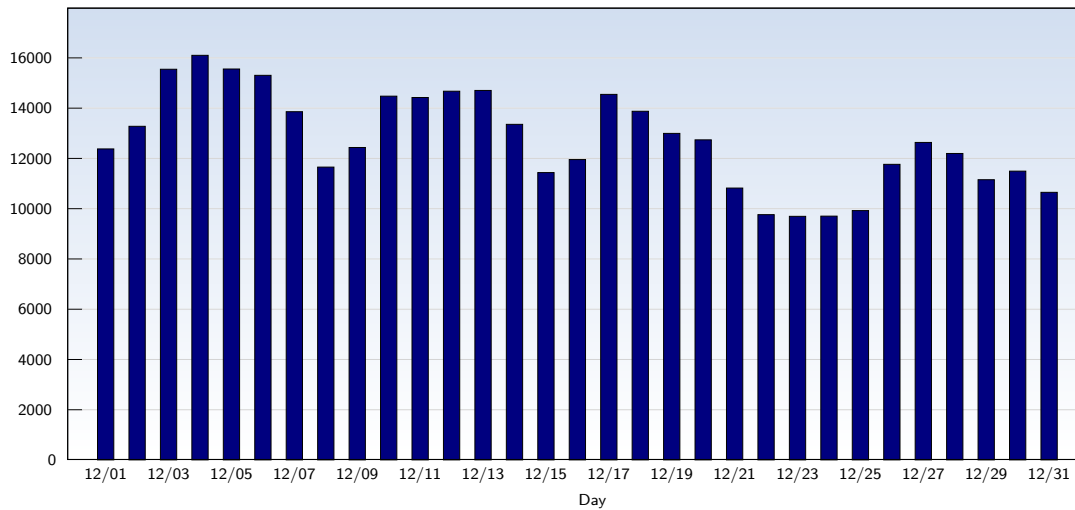

Unique Visits

Date	Amount
Saturday 12/01/2007	12383
Sunday 12/02/2007	13283
Monday 12/03/2007	15553
Tuesday 12/04/2007	16107
Wednesday 12/05/2007	15563
Thursday 12/06/2007	15311
Friday 12/07/2007	13864
Saturday 12/08/2007	11660
Sunday 12/09/2007	12440
Monday 12/10/2007	14482
Tuesday 12/11/2007	14429
Wednesday 12/12/2007	14679
Thursday 12/13/2007	14710
Friday 12/14/2007	13361
Saturday 12/15/2007	11442
Sunday 12/16/2007	14553

Date	Amount
Monday 12/17/2007	11960
Tuesday 12/18/2007	14553
Wednesday 12/19/2007	13881
Thursday 12/20/2007	13001
Friday 12/21/2007	12744
Saturday 12/22/2007	10826
Sunday 12/23/2007	9768
Monday 12/24/2007	9701
Tuesday 12/25/2007	9709
Wednesday 12/26/2007	9929
Thursday 12/27/2007	11770
Friday 12/28/2007	12641
Saturday 12/29/2007	12202
Sunday 12/30/2007	11158
Monday 12/31/2007	11499
Total	395265

This analysis summarizes multiple page impressions of an individual visitor into unique visits. A visitor is counted as an unique visit when requesting at least one page. If more than 30 minutes have elapsed since the first page impression, further requests will be counted as a new unique visit.

Page Views

Date	Amount
Saturday 12/01/2007	60043
Sunday 12/02/2007	64752
Monday 12/03/2007	58943
Tuesday 12/04/2007	35617
Wednesday 12/05/2007	34970
Thursday 12/06/2007	34336
Friday 12/07/2007	42603
Saturday 12/08/2007	63140
Sunday 12/09/2007	64901
Monday 12/10/2007	67301
Tuesday 12/11/2007	78167
Wednesday 12/12/2007	64585
Thursday 12/13/2007	35615
Friday 12/14/2007	33249
Saturday 12/15/2007	27685
Sunday 12/16/2007	33115