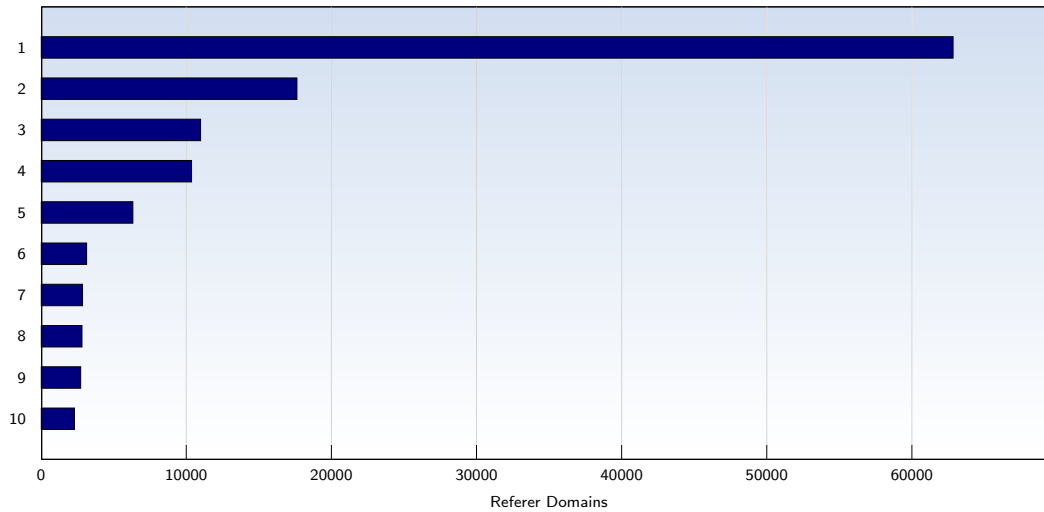

Date	Amount
Wednesday 01/17/2007	2.92
Thursday 01/18/2007	3.43
Friday 01/19/2007	3.25
Saturday 01/20/2007	2.76
Sunday 01/21/2007	4.37
Monday 01/22/2007	5.27
Tuesday 01/23/2007	4.25
Wednesday 01/24/2007	3.69
Thursday 01/25/2007	6.21
Friday 01/26/2007	2.99
Saturday 01/27/2007	3.59
Sunday 01/28/2007	3.48
Monday 01/29/2007	2.68
Tuesday 01/30/2007	2.77
Wednesday 01/31/2007	3.58
Average	3.66

The average number of pages opened per unique visit. Only fully loaded pages are counted.

Top 10 Popular Pages

Rank	Page	Amount	%
1	discovercircuits.com/forum/showprofile.php	219874	13
2	discovercircuits.com/forum/showflat.php	152268	9
3	discovercircuits.com/favicon.ico	111429	7
4	discovercircuits.com/forum/showthreaded.php	109473	6
5	discovercircuits.com/list.htm	53611	3
6	discovercircuits.com/	52292	3
7	discovercircuits.com/forum/printthread.php	52289	3
8	discovercircuits.com/forum/postlist.php	36476	2
9	discovercircuits.com/list2.htm	12849	0
10	discovercircuits.com/A/a-audioamp.htm	11868	0
	Total	1585912	

These statistics show you the most frequently called pages.

Top 10 Referer Domains

Rank	Domain	Amount	%
1	google.com	62845	14
2	yahoo.com	17632	4
3	google.co.in	10996	2
4	google.co.uk	10372	2
5	google.ca	6328	1
6	google.com.au	3142	0
7	hobbyprojects.com	2862	0
8	google.com.tr	2823	0
9	google.it	2734	0
10	google.com.ph	2307	0
	Total	202422	