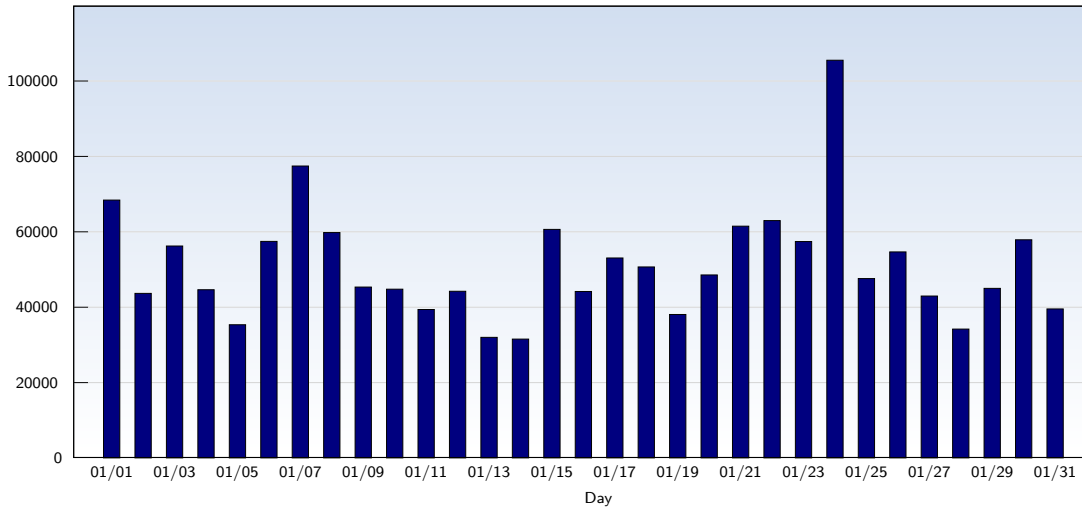

Unique Visits

Date	Amount
Monday 01/01/2007	10407
Tuesday 01/02/2007	13883
Wednesday 01/03/2007	14223
Thursday 01/04/2007	14427
Friday 01/05/2007	13270
Saturday 01/06/2007	10953
Sunday 01/07/2007	11718
Monday 01/08/2007	14273
Tuesday 01/09/2007	14840
Wednesday 01/10/2007	14984
Thursday 01/11/2007	14608
Friday 01/12/2007	13351
Saturday 01/13/2007	11591
Sunday 01/14/2007	11716
Monday 01/15/2007	14744
Tuesday 01/16/2007	15467

Date	Amount
Wednesday 01/17/2007	15120
Thursday 01/18/2007	15467
Friday 01/19/2007	15620
Saturday 01/20/2007	13803
Sunday 01/21/2007	11124
Monday 01/22/2007	11669
Tuesday 01/23/2007	14835
Wednesday 01/24/2007	15554
Thursday 01/25/2007	17004
Friday 01/26/2007	15915
Saturday 01/27/2007	15222
Sunday 01/28/2007	12372
Monday 01/29/2007	12757
Tuesday 01/30/2007	16285
Wednesday 01/31/2007	16189
Total	433569

This analysis summarizes multiple page impressions of an individual visitor into unique visits. A visitor is counted as an unique visit when requesting at least one page. If more than 30 minutes have elapsed since the first page impression, further requests will be counted as a new unique visit.

Page Views

Date	Amount
Monday 01/01/2007	68453
Tuesday 01/02/2007	43706
Wednesday 01/03/2007	56272
Thursday 01/04/2007	44674
Friday 01/05/2007	35386
Saturday 01/06/2007	57496
Sunday 01/07/2007	77490
Monday 01/08/2007	59839
Tuesday 01/09/2007	45383
Wednesday 01/10/2007	44819
Thursday 01/11/2007	39431
Friday 01/12/2007	44266
Saturday 01/13/2007	32043
Sunday 01/14/2007	31581
Monday 01/15/2007	60679
Tuesday 01/16/2007	53097