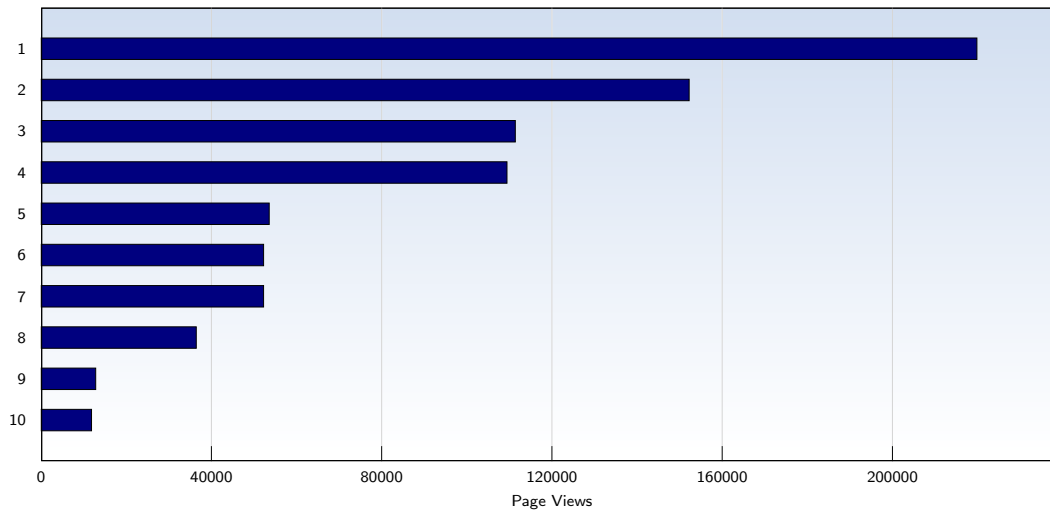

Top 10 Popular Pages

Rank	Page	Amount	%
1	discovercircuits.com/forum/showprofile.php	219874	13
2	discovercircuits.com/forum/showflat.php	152268	9
3	discovercircuits.com/favicon.ico	111429	7
4	discovercircuits.com/forum/showthreaded.php	109473	6
5	discovercircuits.com/list.htm	53611	3
6	discovercircuits.com/	52292	3
7	discovercircuits.com/forum/printthread.php	52289	3
8	discovercircuits.com/forum/postlist.php	36476	2
9	discovercircuits.com/list2.htm	12849	0
10	discovercircuits.com/A/a-audioamp.htm	11868	0
	Total	1585912	

These statistics show you the most frequently called pages.