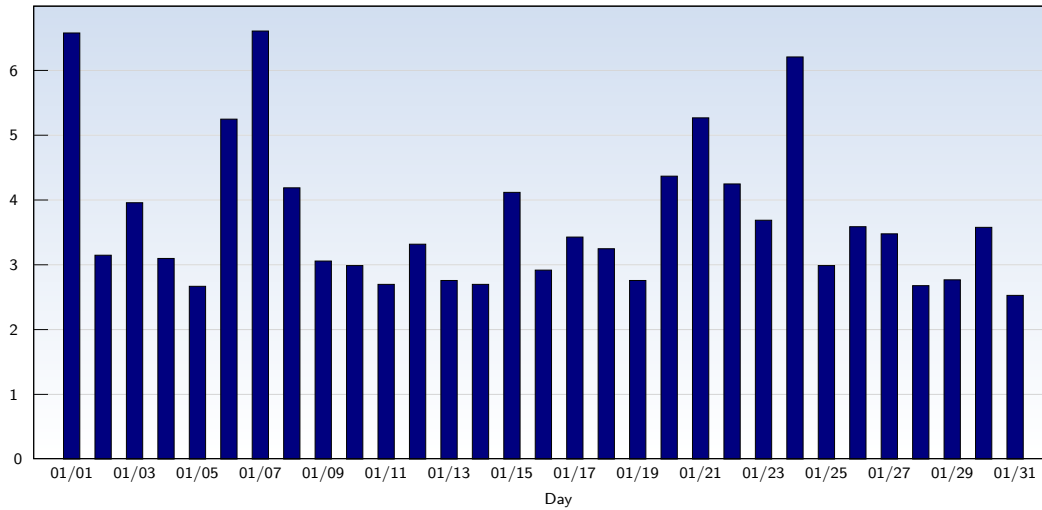

This analysis summarizes multiple page impressions of an individual visitor into unique visits. A visitor is counted as an unique visit when requesting at least one page. If more than 30 minutes have elapsed since the first page impression, further requests will be counted as a new unique visit.

Page Views

Date	Amount
Monday 01/01/2007	68453
Tuesday 01/02/2007	43706
Wednesday 01/03/2007	56272
Thursday 01/04/2007	44674
Friday 01/05/2007	35386
Saturday 01/06/2007	57496
Sunday 01/07/2007	77490
Monday 01/08/2007	59839
Tuesday 01/09/2007	45383
Wednesday 01/10/2007	44819
Thursday 01/11/2007	39431
Friday 01/12/2007	44266
Saturday 01/13/2007	32043
Sunday 01/14/2007	31581
Monday 01/15/2007	60679
Tuesday 01/16/2007	53097

Date	Amount
Wednesday 01/17/2007	44210
Thursday 01/18/2007	53097
Friday 01/19/2007	50718
Saturday 01/20/2007	38108
Sunday 01/21/2007	48596
Monday 01/22/2007	61532
Tuesday 01/23/2007	63013
Wednesday 01/24/2007	57457
Thursday 01/25/2007	105549
Friday 01/26/2007	47635
Saturday 01/27/2007	54704
Sunday 01/28/2007	43002
Monday 01/29/2007	34237
Tuesday 01/30/2007	45037
Wednesday 01/31/2007	57919
Total	1585912

These statistics show all successful page views (also known as page impressions) and the time they were made. Only fully loaded pages are counted. Individual images and components are not included.

Pages per Visit