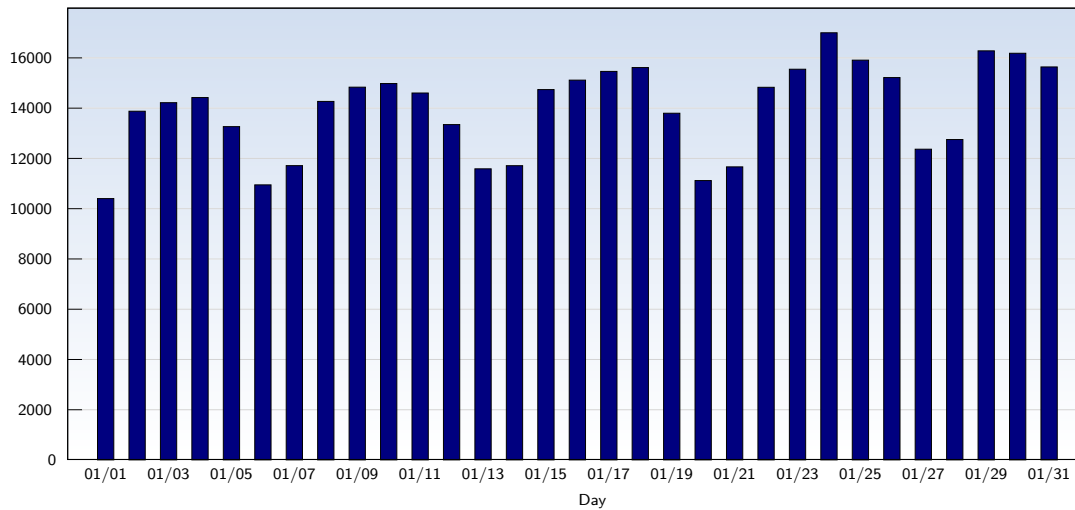

Unique Visits

Date	Amount
Monday 01/01/2007	10407
Tuesday 01/02/2007	13883
Wednesday 01/03/2007	14223
Thursday 01/04/2007	14427
Friday 01/05/2007	13270
Saturday 01/06/2007	10953
Sunday 01/07/2007	11718
Monday 01/08/2007	14273
Tuesday 01/09/2007	14840
Wednesday 01/10/2007	14984
Thursday 01/11/2007	14608
Friday 01/12/2007	13351
Saturday 01/13/2007	11591
Sunday 01/14/2007	11716
Monday 01/15/2007	14744
Tuesday 01/16/2007	15467

Date	Amount
Wednesday 01/17/2007	15120
Thursday 01/18/2007	15467
Friday 01/19/2007	15620
Saturday 01/20/2007	13803
Sunday 01/21/2007	11124
Monday 01/22/2007	11669
Tuesday 01/23/2007	14835
Wednesday 01/24/2007	15554
Thursday 01/25/2007	17004
Friday 01/26/2007	15915
Saturday 01/27/2007	15222
Sunday 01/28/2007	12372
Monday 01/29/2007	12757
Tuesday 01/30/2007	16285
Wednesday 01/31/2007	16189
Total	433569

This analysis summarizes multiple page impressions of an individual visitor into unique visits. A visitor is counted as an unique visit when requesting at least one page. If more than 30 minutes have elapsed since the first page impression, further requests will be counted as a new unique visit.

Page Views

Date	Amount
Monday 01/01/2007	68453
Tuesday 01/02/2007	43706
Wednesday 01/03/2007	56272
Thursday 01/04/2007	44674
Friday 01/05/2007	35386
Saturday 01/06/2007	57496
Sunday 01/07/2007	77490
Monday 01/08/2007	59839
Tuesday 01/09/2007	45383
Wednesday 01/10/2007	44819
Thursday 01/11/2007	39431
Friday 01/12/2007	44266
Saturday 01/13/2007	32043
Sunday 01/14/2007	31581
Monday 01/15/2007	60679
Tuesday 01/16/2007	53097