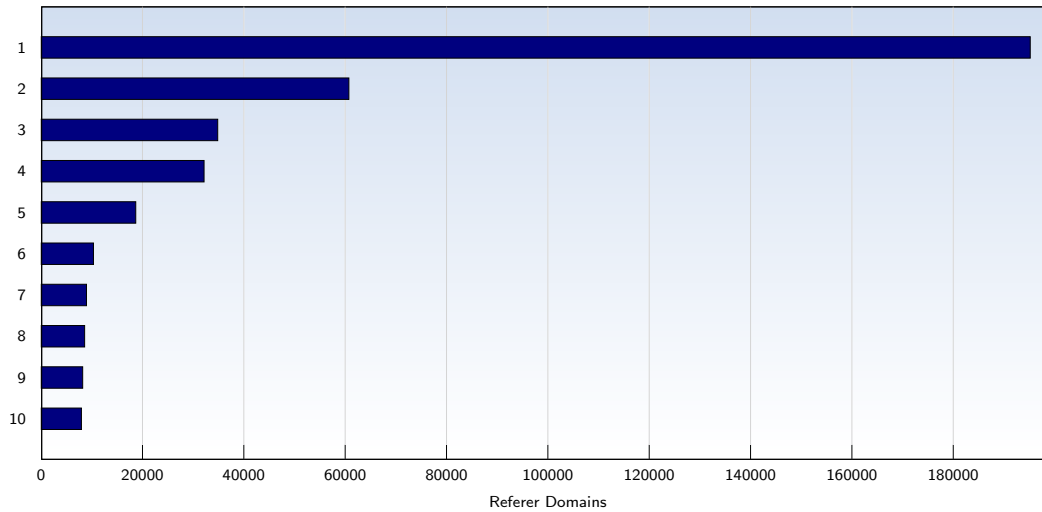

Date	Amount
Week 00 01/01/07-01/06/07	305987
Week 01 01/07/07-01/13/07	343271
Week 02 01/14/07-01/20/07	326989
Week 03 01/21/07-01/27/07	432892
Week 04 01/28/07-02/03/07	335490
Week 05 02/04/07-02/10/07	319428
Week 06 02/11/07-02/17/07	366403
Week 07 02/18/07-02/24/07	290860
Week 08 02/25/07-03/03/07	339378
Week 09 03/04/07-03/10/07	345108
Week 10 03/11/07-03/17/07	364594
Week 11 03/18/07-03/24/07	401425
Week 12 03/25/07-03/31/07	365354
Total	4537179

Pages per Visit

The average number of pages opened per unique visit. Only fully loaded pages are counted.

Date	Amount
Week 00 01/01/07-01/06/07	3.97
Week 01 01/07/07-01/13/07	3.60
Week 02 01/14/07-01/20/07	3.35
Week 03 01/21/07-01/27/07	4.22
Week 04 01/28/07-02/03/07	3.26
Week 05 02/04/07-02/10/07	2.93
Week 06 02/11/07-02/17/07	3.44
Week 07 02/18/07-02/24/07	2.71
Week 08 02/25/07-03/03/07	3.14
Week 09 03/04/07-03/10/07	3.05
Week 10 03/11/07-03/17/07	3.41
Week 11 03/18/07-03/24/07	3.65
Week 12 03/25/07-03/31/07	3.59
Average	3.39

Top 10 Popular Pages

Rank	Page	Amount	%
1	discovercircuits.com/forum/showprofile.php	531496	11
2	discovercircuits.com/forum/showflat.php	405255	8
3	discovercircuits.com/forum/showthreaded.php	338780	7
4	discovercircuits.com/favicon.ico	272512	6
5	discovercircuits.com/list.htm	153458	3
6	discovercircuits.com/	150134	3
7	discovercircuits.com/forum/printthread.php	127788	2
8	discovercircuits.com/forum/postlist.php	92030	2
9	discovercircuits.com/...dynamic...	76518	1
10	discovercircuits.com/A/a-audioamp.htm	37935	0
	Total	4537179	

These statistics show you the most frequently called pages.

Top 10 Referer Domains

Rank	Domain	Amount	%
1	google.com	195219	14
2	yahoo.com	60755	4
3	google.co.in	34872	2
4	google.co.uk	32177	2
5	google.ca	18697	1
6	google.com.au	10352	0
7	hobbyprojects.com	8976	0
8	google.com.tr	8609	0
9	google.it	8225	0
10	google.com.ph	7976	0
	Total	637010	