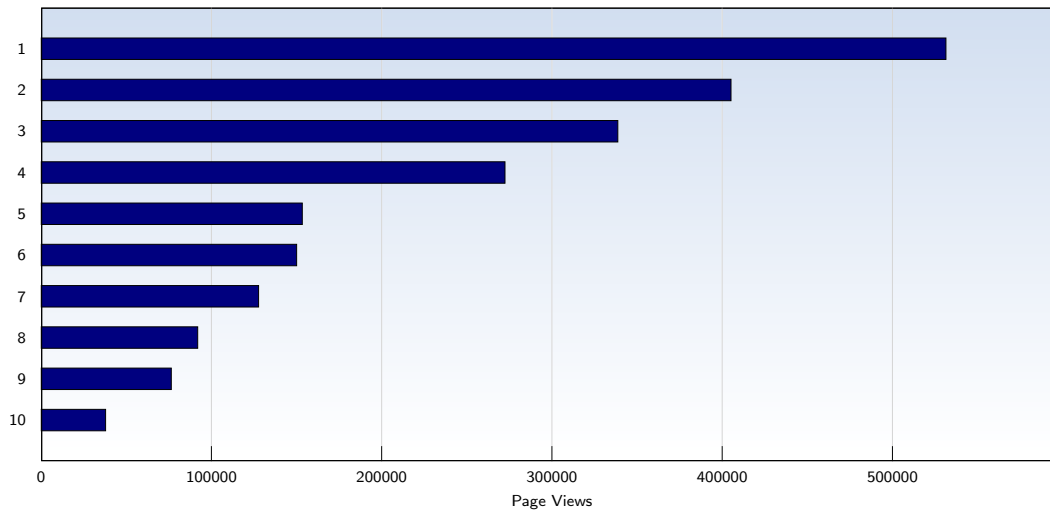

Top 10 Popular Pages

Rank	Page	Amount	%
1	discovercircuits.com/forum/showprofile.php	531496	11
2	discovercircuits.com/forum/showflat.php	405255	8
3	discovercircuits.com/forum/showthreaded.php	338780	7
4	discovercircuits.com/favicon.ico	272512	6
5	discovercircuits.com/list.htm	153458	3
6	discovercircuits.com/	150134	3
7	discovercircuits.com/forum/printthread.php	127788	2
8	discovercircuits.com/forum/postlist.php	92030	2
9	discovercircuits.com/...dynamic...	76518	1
10	discovercircuits.com/A/a-audioamp.htm	37935	0
	Total	4537179	

These statistics show you the most frequently called pages.