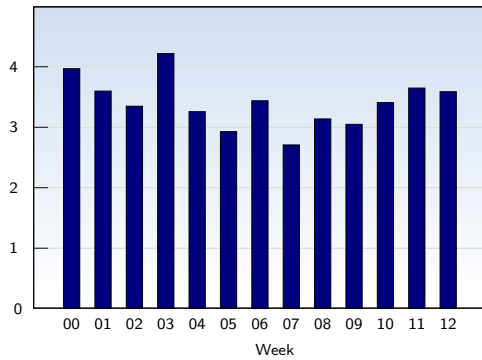

Date	Amount
Week 00 01/01/07-01/06/07	77163
Week 01 01/07/07-01/13/07	95365
Week 02 01/14/07-01/20/07	97594
Week 03 01/21/07-01/27/07	102571
Week 04 01/28/07-02/03/07	102968
Week 05 02/04/07-02/10/07	108893
Week 06 02/11/07-02/17/07	106392
Week 07 02/18/07-02/24/07	107217
Week 08 02/25/07-03/03/07	108109
Week 09 03/04/07-03/10/07	112999
Week 10 03/11/07-03/17/07	106956
Week 11 03/18/07-03/24/07	110030
Week 12 03/25/07-03/31/07	101820
Total	1338077

Page Views

These statistics show all successful page views (also known as page impressions) and the time they were made. Only fully loaded pages are counted. Individual images and components are not included.

Date	Amount
Week 00 01/01/07-01/06/07	305987
Week 01 01/07/07-01/13/07	343271
Week 02 01/14/07-01/20/07	326989
Week 03 01/21/07-01/27/07	432892
Week 04 01/28/07-02/03/07	335490
Week 05 02/04/07-02/10/07	319428
Week 06 02/11/07-02/17/07	366403
Week 07 02/18/07-02/24/07	290860
Week 08 02/25/07-03/03/07	339378
Week 09 03/04/07-03/10/07	345108
Week 10 03/11/07-03/17/07	364594
Week 11 03/18/07-03/24/07	401425
Week 12 03/25/07-03/31/07	365354
Total	4537179

Pages per Visit

The average number of pages opened per unique visit. Only fully loaded pages are counted.

Date	Amount
Week 00 01/01/07-01/06/07	3.97
Week 01 01/07/07-01/13/07	3.60
Week 02 01/14/07-01/20/07	3.35
Week 03 01/21/07-01/27/07	4.22
Week 04 01/28/07-02/03/07	3.26
Week 05 02/04/07-02/10/07	2.93
Week 06 02/11/07-02/17/07	3.44
Week 07 02/18/07-02/24/07	2.71
Week 08 02/25/07-03/03/07	3.14
Week 09 03/04/07-03/10/07	3.05
Week 10 03/11/07-03/17/07	3.41
Week 11 03/18/07-03/24/07	3.65
Week 12 03/25/07-03/31/07	3.59
Average	3.39