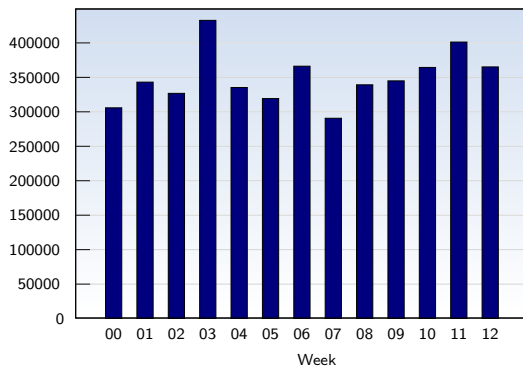

Unique Visits

This analysis summarizes multiple page impressions of an individual visitor into unique visits. A visitor is counted as an unique visit when requesting at least one page. If more than 30 minutes have elapsed since the first page impression, further requests will be counted as a new unique visit.

Date	Amount
Week 00 01/01/07-01/06/07	77163
Week 01 01/07/07-01/13/07	95365
Week 02 01/14/07-01/20/07	97594
Week 03 01/21/07-01/27/07	102571
Week 04 01/28/07-02/03/07	102968
Week 05 02/04/07-02/10/07	108893
Week 06 02/11/07-02/17/07	106392
Week 07 02/18/07-02/24/07	107217
Week 08 02/25/07-03/03/07	108109
Week 09 03/04/07-03/10/07	112999
Week 10 03/11/07-03/17/07	106956
Week 11 03/18/07-03/24/07	110030
Week 12 03/25/07-03/31/07	101820
Total	1338077

Page Views

These statistics show all successful page views (also known as page impressions) and the time they were made. Only fully loaded pages are counted. Individual images and components are not included.

Pages per Visit

The average number of pages opened per unique visit. Only fully loaded pages are counted.

Date	Amount
Week 00 01/01/07-01/06/07	3.97
Week 01 01/07/07-01/13/07	3.60
Week 02 01/14/07-01/20/07	3.35
Week 03 01/21/07-01/27/07	4.22
Week 04 01/28/07-02/03/07	3.26
Week 05 02/04/07-02/10/07	2.93
Week 06 02/11/07-02/17/07	3.44
Week 07 02/18/07-02/24/07	2.71
Week 08 02/25/07-03/03/07	3.14
Week 09 03/04/07-03/10/07	3.05
Week 10 03/11/07-03/17/07	3.41
Week 11 03/18/07-03/24/07	3.65
Week 12 03/25/07-03/31/07	3.59
Average	3.39