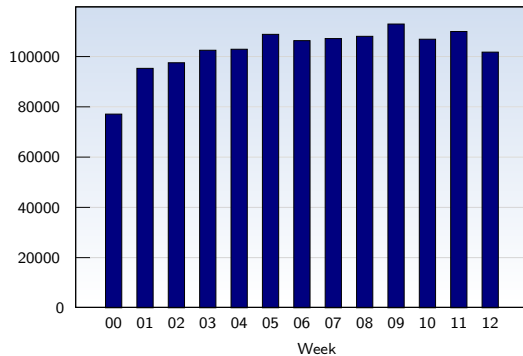

Unique Visits

This analysis summarizes multiple page impressions of an individual visitor into unique visits. A visitor is counted as an unique visit when requesting at least one page. If more than 30 minutes have elapsed since the first page impression, further requests will be counted as a new unique visit.

Date	Amount
Week 00 01/01/07-01/06/07	77163
Week 01 01/07/07-01/13/07	95365
Week 02 01/14/07-01/20/07	97594
Week 03 01/21/07-01/27/07	102571
Week 04 01/28/07-02/03/07	102968
Week 05 02/04/07-02/10/07	108893
Week 06 02/11/07-02/17/07	106392
Week 07 02/18/07-02/24/07	107217
Week 08 02/25/07-03/03/07	108109
Week 09 03/04/07-03/10/07	112999
Week 10 03/11/07-03/17/07	106956
Week 11 03/18/07-03/24/07	110030
Week 12 03/25/07-03/31/07	101820
Total	1338077

Page Views

These statistics show all successful page views (also known as page impressions) and the time they were made. Only fully loaded pages are counted. Individual images and components are not included.

Pages per Visit

The average number of pages opened per unique visit. Only fully loaded pages are counted.

Date	Amount
Week 00 01/01/07-01/06/07	3.97
Week 01 01/07/07-01/13/07	3.60
Week 02 01/14/07-01/20/07	3.35
Week 03 01/21/07-01/27/07	4.22
Week 04 01/28/07-02/03/07	3.26
Week 05 02/04/07-02/10/07	2.93
Week 06 02/11/07-02/17/07	3.44
Week 07 02/18/07-02/24/07	2.71
Week 08 02/25/07-03/03/07	3.14
Week 09 03/04/07-03/10/07	3.05
Week 10 03/11/07-03/17/07	3.41
Week 11 03/18/07-03/24/07	3.65
Week 12 03/25/07-03/31/07	3.59
Average	3.39