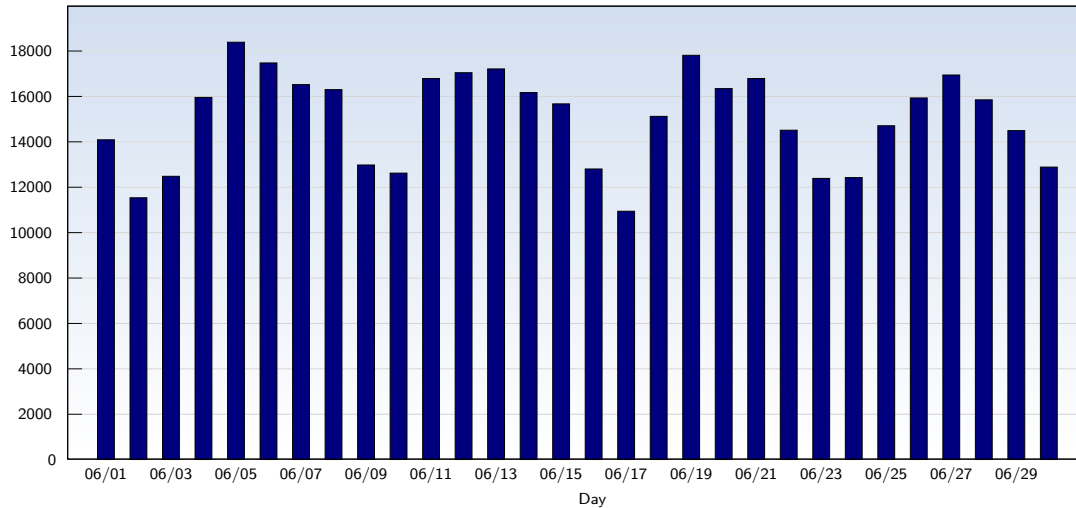

Unique Visits

Date	Amount
Friday 06/01/2007	14096
Saturday 06/02/2007	11542
Sunday 06/03/2007	12488
Monday 06/04/2007	15963
Tuesday 06/05/2007	18394
Wednesday 06/06/2007	17481
Thursday 06/07/2007	16526
Friday 06/08/2007	16305
Saturday 06/09/2007	12986
Sunday 06/10/2007	12628
Monday 06/11/2007	16794
Tuesday 06/12/2007	17051
Wednesday 06/13/2007	17217
Thursday 06/14/2007	16176
Friday 06/15/2007	15678

Date	Amount
Saturday 06/16/2007	12810
Sunday 06/17/2007	10949
Monday 06/18/2007	15128
Tuesday 06/19/2007	17817
Wednesday 06/20/2007	16351
Thursday 06/21/2007	16796
Friday 06/22/2007	14518
Saturday 06/23/2007	12395
Sunday 06/24/2007	12431
Monday 06/25/2007	14714
Tuesday 06/26/2007	15939
Wednesday 06/27/2007	16950
Thursday 06/28/2007	15855
Friday 06/29/2007	14500
Saturday 06/30/2007	12893
Total	451371

This analysis summarizes multiple page impressions of an individual visitor into unique visits. A visitor is counted as an unique visit when requesting at least one page. If more than 30 minutes have elapsed since the first page impression, further requests will be counted as a new unique visit.

Page Views

Date	Amount
Friday 06/01/2007	67555
Saturday 06/02/2007	65336
Sunday 06/03/2007	31101
Monday 06/04/2007	49022
Tuesday 06/05/2007	43126
Wednesday 06/06/2007	35478
Thursday 06/07/2007	44473
Friday 06/08/2007	35457
Saturday 06/09/2007	34121
Sunday 06/10/2007	29879
Monday 06/11/2007	35188
Tuesday 06/12/2007	72750
Wednesday 06/13/2007	37295
Thursday 06/14/2007	39820
Friday 06/15/2007	52826