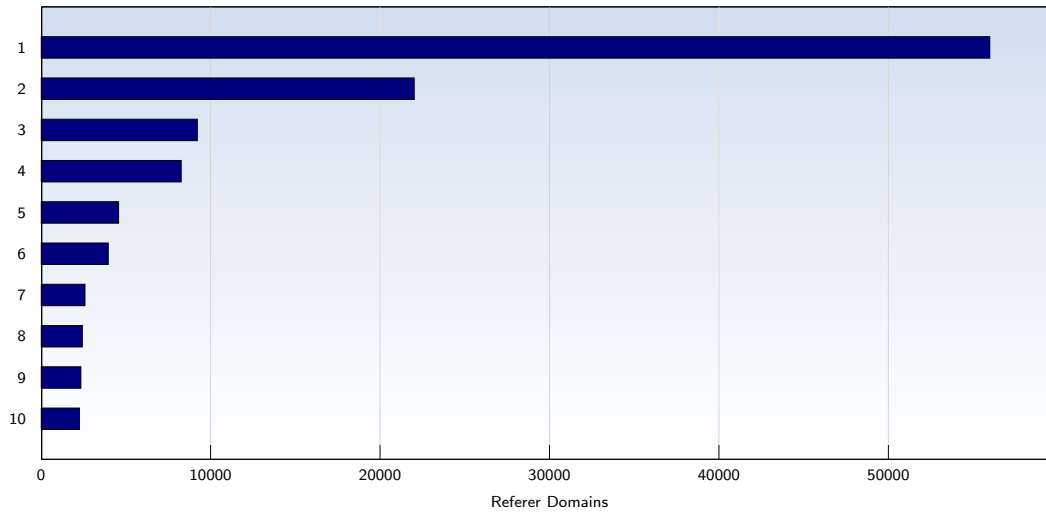

Date	Amount
Saturday 06/16/2007	2.62
Sunday 06/17/2007	2.67
Monday 06/18/2007	2.32
Tuesday 06/19/2007	2.26
Wednesday 06/20/2007	2.03
Thursday 06/21/2007	2.93
Friday 06/22/2007	4.49
Saturday 06/23/2007	3.70
Sunday 06/24/2007	3.87
Monday 06/25/2007	3.97
Tuesday 06/26/2007	2.38
Wednesday 06/27/2007	2.53
Thursday 06/28/2007	2.93
Friday 06/29/2007	4.91
Saturday 06/30/2007	5.51
Average	3.06

The average number of pages opened per unique visit. Only fully loaded pages are counted.

Top 10 Popular Pages

Rank	Page	Amount	%
1	discovercircuits.com/forum/showthreaded.php	153864	11
2	discovercircuits.com/forum/showflat.php	147765	10
3	discovercircuits.com/forum/showprofile.php	129131	9
4	discovercircuits.com/forum/printthread.php	42381	3
5	discovercircuits.com/list.htm	41836	3
6	discovercircuits.com/...dynamic...	41712	3
7	discovercircuits.com/	40797	2
8	discovercircuits.com/forum/postlist.php	27692	2
9	discovercircuits.com/A/a-audioamp.htm	12656	0
10	discovercircuits.com/robots.txt	12229	0
	Total	1381099	

These statistics show you the most frequently called pages.

Top 10 Referer Domains

Rank	Domain	Amount	%
1	google.com	55993	12
2	yahoo.com	22025	4
3	google.co.uk	9223	2
4	google.co.in	8272	1
5	google.ca	4579	1
6	google.com.au	3968	0
7	hobbyprojects.com	2594	0
8	google.com.br	2438	0
9	google.co.id	2353	0
10	google.it	2265	0
	Total	189765	