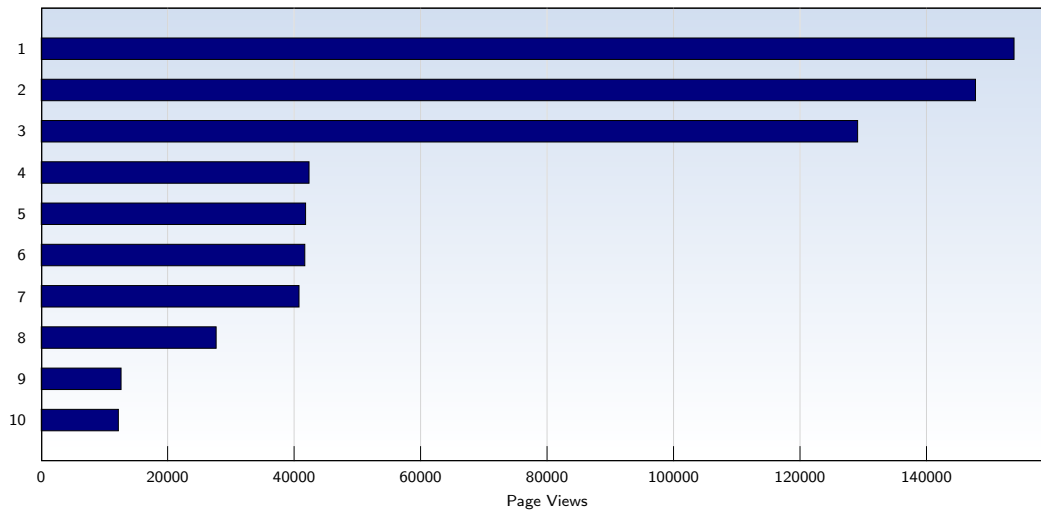

Top 10 Popular Pages

Rank	Page	Amount	%
1	discovercircuits.com/forum/showthreaded.php	153864	11
2	discovercircuits.com/forum/showflat.php	147765	10
3	discovercircuits.com/forum/showprofile.php	129131	9
4	discovercircuits.com/forum/printthread.php	42381	3
5	discovercircuits.com/list.htm	41836	3
6	discovercircuits.com/...dynamic...	41712	3
7	discovercircuits.com/	40797	2
8	discovercircuits.com/forum/postlist.php	27692	2
9	discovercircuits.com/A/a-audioamp.htm	12656	0
10	discovercircuits.com/robots.txt	12229	0
	Total	1381099	

These statistics show you the most frequently called pages.