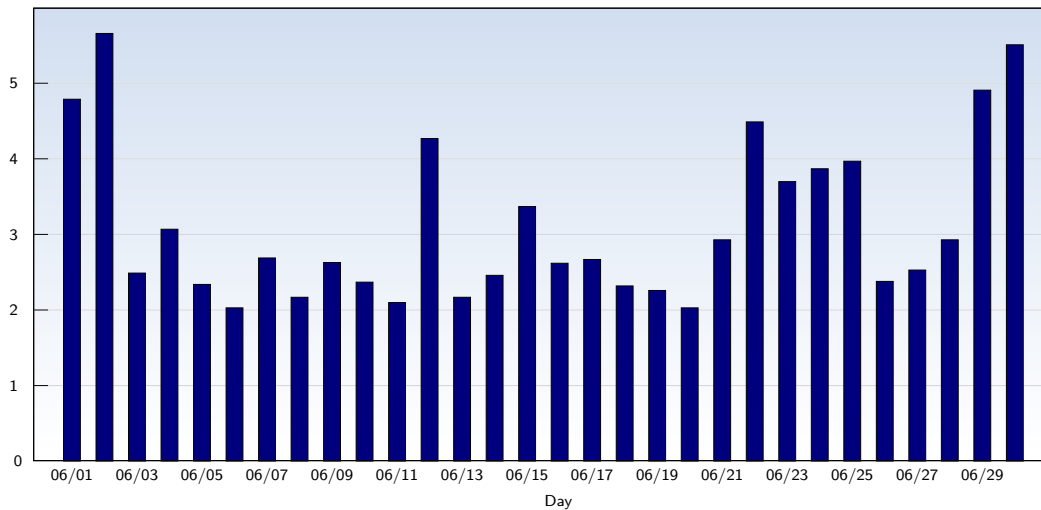

This analysis summarizes multiple page impressions of an individual visitor into unique visits. A visitor is counted as an unique visit when requesting at least one page. If more than 30 minutes have elapsed since the first page impression, further requests will be counted as a new unique visit.

Page Views

Date	Amount
Friday 06/01/2007	67555
Saturday 06/02/2007	65336
Sunday 06/03/2007	31101
Monday 06/04/2007	49022
Tuesday 06/05/2007	43126
Wednesday 06/06/2007	35478
Thursday 06/07/2007	44473
Friday 06/08/2007	35457
Saturday 06/09/2007	34121
Sunday 06/10/2007	29879
Monday 06/11/2007	35188
Tuesday 06/12/2007	72750
Wednesday 06/13/2007	37295
Thursday 06/14/2007	39820
Friday 06/15/2007	52826

Date	Amount
Saturday 06/16/2007	33549
Sunday 06/17/2007	29249
Monday 06/18/2007	35069
Tuesday 06/19/2007	40354
Wednesday 06/20/2007	33200
Thursday 06/21/2007	49190
Friday 06/22/2007	65129
Saturday 06/23/2007	45812
Sunday 06/24/2007	48055
Monday 06/25/2007	58408
Tuesday 06/26/2007	37954
Wednesday 06/27/2007	42932
Thursday 06/28/2007	46411
Friday 06/29/2007	71266
Saturday 06/30/2007	71094
Total	1381099

These statistics show all successful page views (also known as page impressions) and the time they were made. Only fully loaded pages are counted. Individual images and components are not included.

Pages per Visit