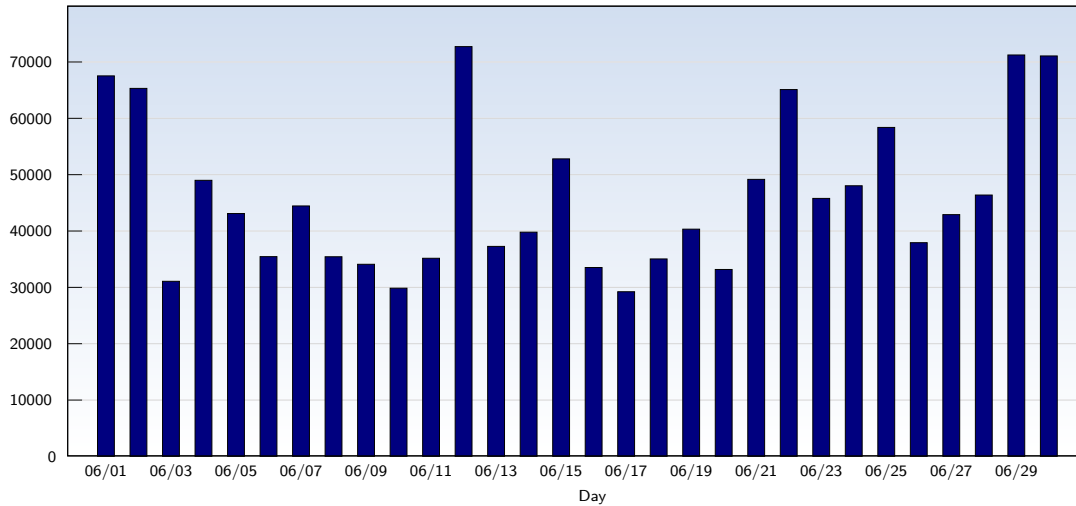

Unique Visits

Date	Amount
Friday 06/01/2007	14096
Saturday 06/02/2007	11542
Sunday 06/03/2007	12488
Monday 06/04/2007	15963
Tuesday 06/05/2007	18394
Wednesday 06/06/2007	17481
Thursday 06/07/2007	16526
Friday 06/08/2007	16305
Saturday 06/09/2007	12986
Sunday 06/10/2007	12628
Monday 06/11/2007	16794
Tuesday 06/12/2007	17051
Wednesday 06/13/2007	17217
Thursday 06/14/2007	16176
Friday 06/15/2007	15678

Date	Amount
Saturday 06/16/2007	12810
Sunday 06/17/2007	10949
Monday 06/18/2007	15128
Tuesday 06/19/2007	17817
Wednesday 06/20/2007	16351
Thursday 06/21/2007	16796
Friday 06/22/2007	14518
Saturday 06/23/2007	12395
Sunday 06/24/2007	12431
Monday 06/25/2007	14714
Tuesday 06/26/2007	15939
Wednesday 06/27/2007	16950
Thursday 06/28/2007	15855
Friday 06/29/2007	14500
Saturday 06/30/2007	12893
Total	451371

This analysis summarizes multiple page impressions of an individual visitor into unique visits. A visitor is counted as an unique visit when requesting at least one page. If more than 30 minutes have elapsed since the first page impression, further requests will be counted as a new unique visit.

Page Views

Date	Amount
Friday 06/01/2007	67555
Saturday 06/02/2007	65336
Sunday 06/03/2007	31101
Monday 06/04/2007	49022
Tuesday 06/05/2007	43126
Wednesday 06/06/2007	35478
Thursday 06/07/2007	44473
Friday 06/08/2007	35457
Saturday 06/09/2007	34121
Sunday 06/10/2007	29879
Monday 06/11/2007	35188
Tuesday 06/12/2007	72750
Wednesday 06/13/2007	37295
Thursday 06/14/2007	39820
Friday 06/15/2007	52826