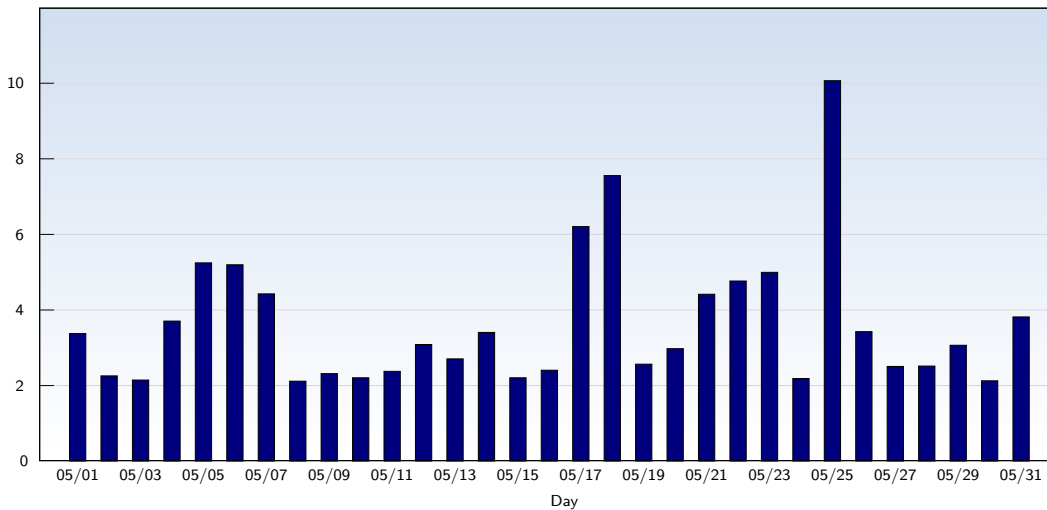

This analysis summarizes multiple page impressions of an individual visitor into unique visits. A visitor is counted as an unique visit when requesting at least one page. If more than 30 minutes have elapsed since the first page impression, further requests will be counted as a new unique visit.

Page Views

Date	Amount
Tuesday 05/01/2007	53136
Wednesday 05/02/2007	34297
Thursday 05/03/2007	34280
Friday 05/04/2007	55140
Saturday 05/05/2007	62919
Sunday 05/06/2007	64576
Monday 05/07/2007	60715
Tuesday 05/08/2007	34461
Wednesday 05/09/2007	37100
Thursday 05/10/2007	32429
Friday 05/11/2007	34364
Saturday 05/12/2007	37023
Sunday 05/13/2007	33995
Monday 05/14/2007	55800
Tuesday 05/15/2007	35383
Wednesday 05/16/2007	97337

Date	Amount
Thursday 05/17/2007	39045
Friday 05/18/2007	97337
Saturday 05/19/2007	108032
Sunday 05/20/2007	30662
Monday 05/21/2007	39043
Tuesday 05/22/2007	68608
Wednesday 05/23/2007	74100
Thursday 05/24/2007	73352
Friday 05/25/2007	31393
Saturday 05/26/2007	135006
Sunday 05/27/2007	38907
Monday 05/28/2007	29501
Tuesday 05/29/2007	37151
Wednesday 05/30/2007	48134
Thursday 05/31/2007	35540
Total	1610115

These statistics show all successful page views (also known as page impressions) and the time they were made. Only fully loaded pages are counted. Individual images and components are not included.

Pages per Visit