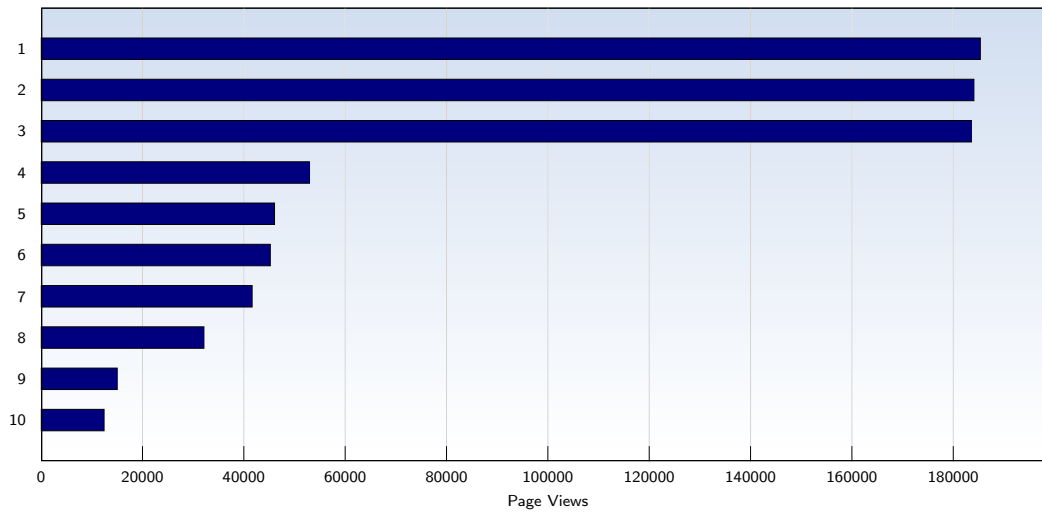

Top 10 Popular Pages

Rank	Page	Amount	%
1	discovercircuits.com/forum/showprofile.php	185368	11
2	discovercircuits.com/forum/showthreaded.php	184099	11
3	discovercircuits.com/forum/showflat.php	183605	11
4	discovercircuits.com/forum/printthread.php	52990	3
5	discovercircuits.com/list.htm	46084	2
6	discovercircuits.com/...dynamic...	45248	2
7	discovercircuits.com/	41661	2
8	discovercircuits.com/forum/postlist.php	32150	1
9	discovercircuits.com/A/a-audioamp.htm	15038	0
10	discovercircuits.com/robots.txt	12445	0
	Total	1610115	

These statistics show you the most frequently called pages.