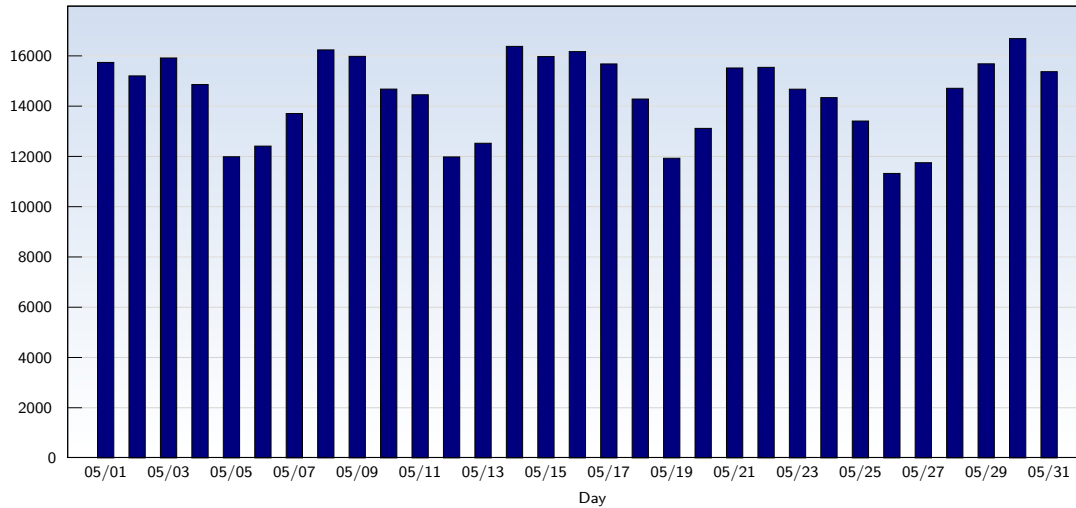

Unique Visits

Date	Amount
Tuesday 05/01/2007	15744
Wednesday 05/02/2007	15209
Thursday 05/03/2007	15922
Friday 05/04/2007	14865
Saturday 05/05/2007	11992
Sunday 05/06/2007	12415
Monday 05/07/2007	13712
Tuesday 05/08/2007	16243
Wednesday 05/09/2007	15986
Thursday 05/10/2007	14684
Friday 05/11/2007	14458
Saturday 05/12/2007	11985
Sunday 05/13/2007	12529
Monday 05/14/2007	16383
Tuesday 05/15/2007	15977
Wednesday 05/16/2007	15685

Date	Amount
Thursday 05/17/2007	16175
Friday 05/18/2007	15685
Saturday 05/19/2007	14288
Sunday 05/20/2007	11932
Monday 05/21/2007	13121
Tuesday 05/22/2007	15524
Wednesday 05/23/2007	15549
Thursday 05/24/2007	14680
Friday 05/25/2007	14344
Saturday 05/26/2007	13413
Sunday 05/27/2007	11328
Monday 05/28/2007	11755
Tuesday 05/29/2007	14716
Wednesday 05/30/2007	15689
Thursday 05/31/2007	16693
Total	448373

This analysis summarizes multiple page impressions of an individual visitor into unique visits. A visitor is counted as an unique visit when requesting at least one page. If more than 30 minutes have elapsed since the first page impression, further requests will be counted as a new unique visit.

Page Views

Date	Amount
Tuesday 05/01/2007	53136
Wednesday 05/02/2007	34297
Thursday 05/03/2007	34280
Friday 05/04/2007	55140
Saturday 05/05/2007	62919
Sunday 05/06/2007	64576
Monday 05/07/2007	60715
Tuesday 05/08/2007	34461
Wednesday 05/09/2007	37100
Thursday 05/10/2007	32429
Friday 05/11/2007	34364
Saturday 05/12/2007	37023
Sunday 05/13/2007	33995
Monday 05/14/2007	55800
Tuesday 05/15/2007	35383
Wednesday 05/16/2007	97337