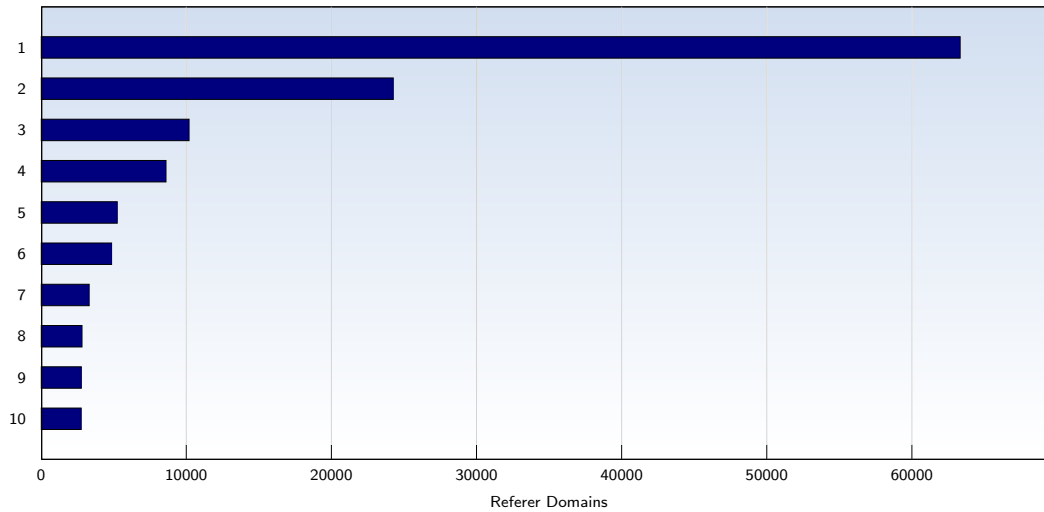

Date	Amount
Thursday 05/17/2007	2.41
Friday 05/18/2007	6.21
Saturday 05/19/2007	7.56
Sunday 05/20/2007	2.57
Monday 05/21/2007	2.98
Tuesday 05/22/2007	4.42
Wednesday 05/23/2007	4.77
Thursday 05/24/2007	5.00
Friday 05/25/2007	2.19
Saturday 05/26/2007	10.07
Sunday 05/27/2007	3.43
Monday 05/28/2007	2.51
Tuesday 05/29/2007	2.52
Wednesday 05/30/2007	3.07
Thursday 05/31/2007	2.13
Average	3.59

The average number of pages opened per unique visit. Only fully loaded pages are counted.

Top 10 Popular Pages

Rank	Page	Amount	%
1	discovercircuits.com/forum/showprofile.php	185368	11
2	discovercircuits.com/forum/showthreaded.php	184099	11
3	discovercircuits.com/forum/showflat.php	183605	11
4	discovercircuits.com/forum/printthread.php	52990	3
5	discovercircuits.com/list.htm	46084	2
6	discovercircuits.com/...dynamic...	45248	2
7	discovercircuits.com/	41661	2
8	discovercircuits.com/forum/postlist.php	32150	1
9	discovercircuits.com/A/a-audioamp.htm	15038	0
10	discovercircuits.com/robots.txt	12445	0
	Total	1610115	

These statistics show you the most frequently called pages.

Top 10 Referer Domains

Rank	Domain	Amount	%
1	google.com	63333	14
2	yahoo.com	24272	5
3	google.co.uk	10201	2
4	google.co.in	8612	1
5	google.ca	5253	1
6	google.com.au	4864	1
7	google.com.tr	3317	0
8	hobbyprojects.com	2825	0
9	google.it	2778	0
10	google.co.id	2770	0
	Total	214635	