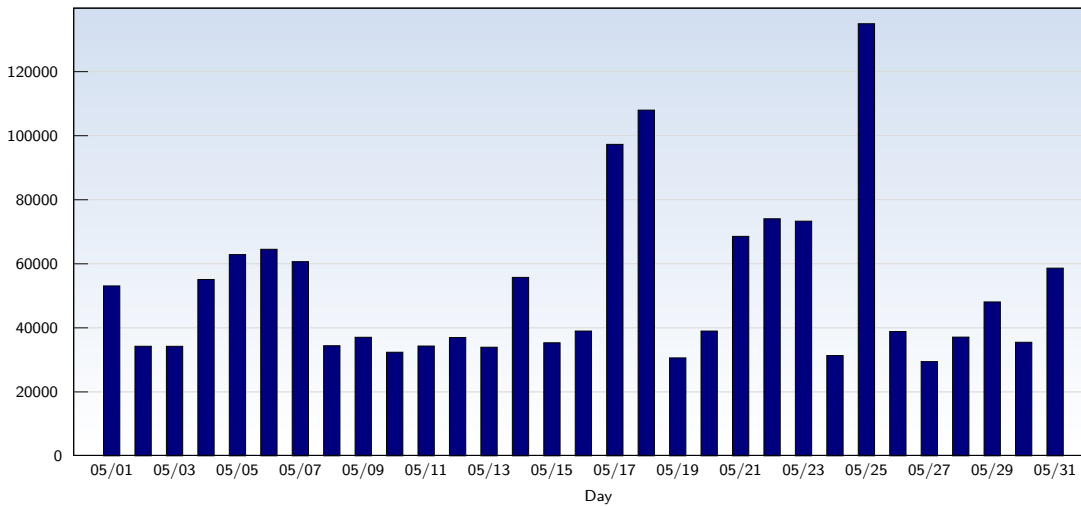

Unique Visits

Date	Amount
Tuesday 05/01/2007	15744
Wednesday 05/02/2007	15209
Thursday 05/03/2007	15922
Friday 05/04/2007	14865
Saturday 05/05/2007	11992
Sunday 05/06/2007	12415
Monday 05/07/2007	13712
Tuesday 05/08/2007	16243
Wednesday 05/09/2007	15986
Thursday 05/10/2007	14684
Friday 05/11/2007	14458
Saturday 05/12/2007	11985
Sunday 05/13/2007	12529
Monday 05/14/2007	16383
Tuesday 05/15/2007	15977
Wednesday 05/16/2007	15685

Date	Amount
Thursday 05/17/2007	16175
Friday 05/18/2007	15685
Saturday 05/19/2007	14288
Sunday 05/20/2007	11932
Monday 05/21/2007	13121
Tuesday 05/22/2007	15524
Wednesday 05/23/2007	15549
Thursday 05/24/2007	14680
Friday 05/25/2007	14344
Saturday 05/26/2007	13413
Sunday 05/27/2007	11328
Monday 05/28/2007	11755
Tuesday 05/29/2007	14716
Wednesday 05/30/2007	15689
Thursday 05/31/2007	16693
Total	448373

This analysis summarizes multiple page impressions of an individual visitor into unique visits. A visitor is counted as an unique visit when requesting at least one page. If more than 30 minutes have elapsed since the first page impression, further requests will be counted as a new unique visit.

Page Views

Date	Amount
Tuesday 05/01/2007	53136
Wednesday 05/02/2007	34297
Thursday 05/03/2007	34280
Friday 05/04/2007	55140
Saturday 05/05/2007	62919
Sunday 05/06/2007	64576
Monday 05/07/2007	60715
Tuesday 05/08/2007	34461
Wednesday 05/09/2007	37100
Thursday 05/10/2007	32429
Friday 05/11/2007	34364
Saturday 05/12/2007	37023
Sunday 05/13/2007	33995
Monday 05/14/2007	55800
Tuesday 05/15/2007	35383
Wednesday 05/16/2007	97337