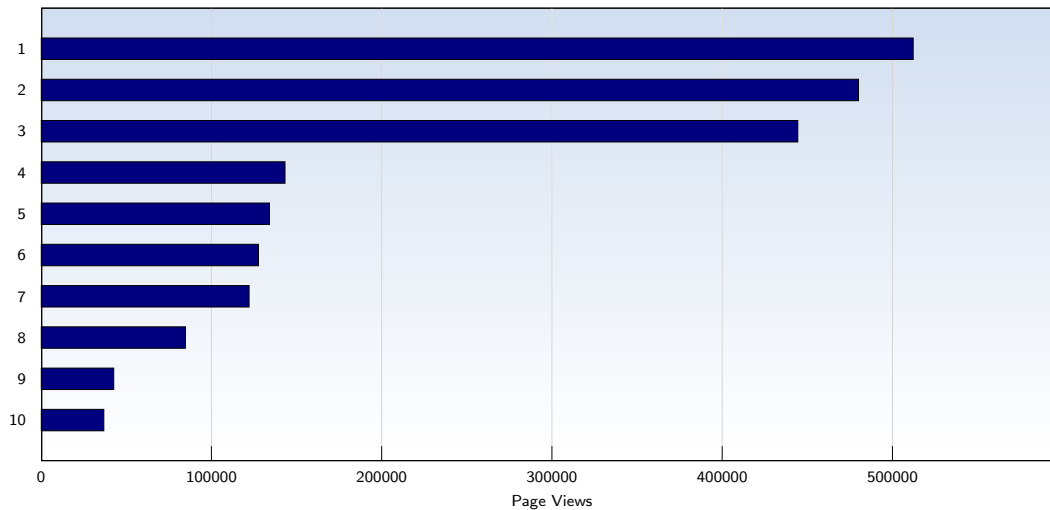

Top 10 Popular Pages

Rank	Page	Amount	%
1	discovercircuits.com/forum/showthreaded.php	512248	11
2	discovercircuits.com/forum/showflat.php	480155	10
3	discovercircuits.com/forum/showprofile.php	444484	10
4	discovercircuits.com/forum/printthread.php	143306	3
5	discovercircuits.com/list.htm	134185	3
6	discovercircuits.com/	127741	2
7	discovercircuits.com/...dynamic...	122207	2
8	discovercircuits.com/forum/postlist.php	84838	1
9	discovercircuits.com/A/a-audioamp.htm	42711	0
10	discovercircuits.com/robots.txt	36889	0
	Total	4402350	

These statistics show you the most frequently called pages.