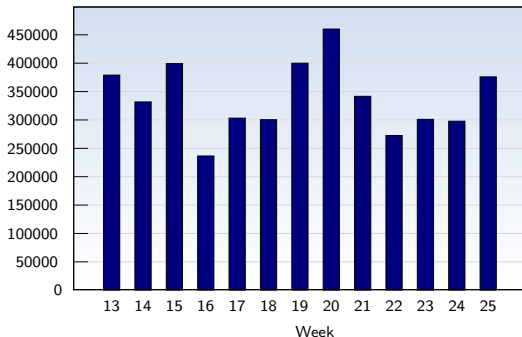

Unique Visits

This analysis summarizes multiple page impressions of an individual visitor into unique visits. A visitor is counted as an unique visit when requesting at least one page. If more than 30 minutes have elapsed since the first page impression, further requests will be counted as a new unique visit.

Date	Amount
Week 13 04/01/07-04/07/07	97917
Week 14 04/08/07-04/14/07	99306
Week 15 04/15/07-04/21/07	107040
Week 16 04/22/07-04/28/07	107556
Week 17 04/29/07-05/05/07	100310
Week 18 05/06/07-05/12/07	99483
Week 19 05/13/07-05/19/07	102969
Week 20 05/20/07-05/26/07	97959
Week 21 05/27/07-06/02/07	99868
Week 22 06/03/07-06/09/07	110143
Week 23 06/10/07-06/16/07	108355
Week 24 06/17/07-06/23/07	103959
Week 25 06/24/07-06/30/07	103282
Total	1338147

Page Views

These statistics show all successful page views (also known as page impressions) and the time they were made. Only fully loaded pages are counted. Individual images and components are not included.

Pages per Visit

The average number of pages opened per unique visit. Only fully loaded pages are counted.

Date	Amount
Week 13 04/01/07-04/07/07	3.87
Week 14 04/08/07-04/14/07	3.34
Week 15 04/15/07-04/21/07	3.73
Week 16 04/22/07-04/28/07	2.20
Week 17 04/29/07-05/05/07	3.02
Week 18 05/06/07-05/12/07	3.02
Week 19 05/13/07-05/19/07	3.89
Week 20 05/20/07-05/26/07	4.70
Week 21 05/27/07-06/02/07	3.42
Week 22 06/03/07-06/09/07	2.48
Week 23 06/10/07-06/16/07	2.78
Week 24 06/17/07-06/23/07	2.87
Week 25 06/24/07-06/30/07	3.64
Average	3.29