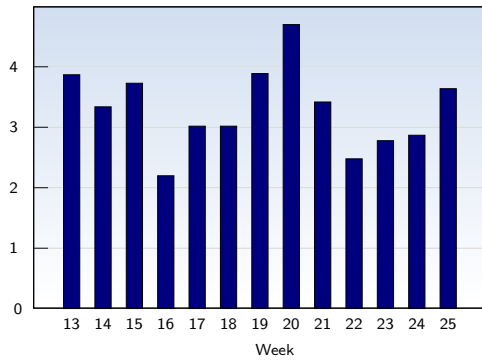

Date	Amount
Week 13 04/01/07-04/07/07	97917
Week 14 04/08/07-04/14/07	99306
Week 15 04/15/07-04/21/07	107040
Week 16 04/22/07-04/28/07	107556
Week 17 04/29/07-05/05/07	100310
Week 18 05/06/07-05/12/07	99483
Week 19 05/13/07-05/19/07	102969
Week 20 05/20/07-05/26/07	97959
Week 21 05/27/07-06/02/07	99868
Week 22 06/03/07-06/09/07	110143
Week 23 06/10/07-06/16/07	108355
Week 24 06/17/07-06/23/07	103959
Week 25 06/24/07-06/30/07	103282
Total	1338147

Page Views

These statistics show all successful page views (also known as page impressions) and the time they were made. Only fully loaded pages are counted. Individual images and components are not included.

Date	Amount
Week 13 04/01/07-04/07/07	379233
Week 14 04/08/07-04/14/07	331989
Week 15 04/15/07-04/21/07	399524
Week 16 04/22/07-04/28/07	236752
Week 17 04/29/07-05/05/07	303403
Week 18 05/06/07-05/12/07	300668
Week 19 05/13/07-05/19/07	400254
Week 20 05/20/07-05/26/07	460409
Week 21 05/27/07-06/02/07	341903
Week 22 06/03/07-06/09/07	272778
Week 23 06/10/07-06/16/07	301308
Week 24 06/17/07-06/23/07	298009
Week 25 06/24/07-06/30/07	376120
Total	4402350

Pages per Visit

The average number of pages opened per unique visit. Only fully loaded pages are counted.

Date	Amount
Week 13 04/01/07-04/07/07	3.87
Week 14 04/08/07-04/14/07	3.34
Week 15 04/15/07-04/21/07	3.73
Week 16 04/22/07-04/28/07	2.20
Week 17 04/29/07-05/05/07	3.02
Week 18 05/06/07-05/12/07	3.02
Week 19 05/13/07-05/19/07	3.89
Week 20 05/20/07-05/26/07	4.70
Week 21 05/27/07-06/02/07	3.42
Week 22 06/03/07-06/09/07	2.48
Week 23 06/10/07-06/16/07	2.78
Week 24 06/17/07-06/23/07	2.87
Week 25 06/24/07-06/30/07	3.64
Average	3.29