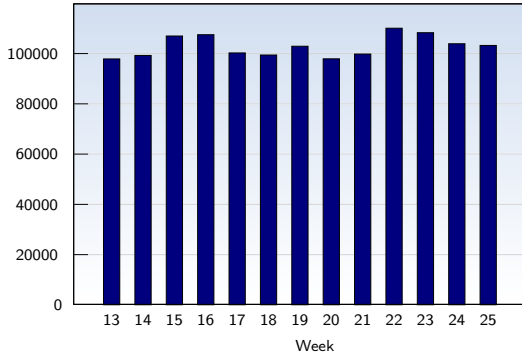

Unique Visits

This analysis summarizes multiple page impressions of an individual visitor into unique visits. A visitor is counted as an unique visit when requesting at least one page. If more than 30 minutes have elapsed since the first page impression, further requests will be counted as a new unique visit.

Date	Amount
Week 13 04/01/07-04/07/07	97917
Week 14 04/08/07-04/14/07	99306
Week 15 04/15/07-04/21/07	107040
Week 16 04/22/07-04/28/07	107556
Week 17 04/29/07-05/05/07	100310
Week 18 05/06/07-05/12/07	99483
Week 19 05/13/07-05/19/07	102969
Week 20 05/20/07-05/26/07	97959
Week 21 05/27/07-06/02/07	99868
Week 22 06/03/07-06/09/07	110143
Week 23 06/10/07-06/16/07	108355
Week 24 06/17/07-06/23/07	103959
Week 25 06/24/07-06/30/07	103282
Total	1338147

Page Views

These statistics show all successful page views (also known as page impressions) and the time they were made. Only fully loaded pages are counted. Individual images and components are not included.

Pages per Visit

The average number of pages opened per unique visit. Only fully loaded pages are counted.

Date	Amount
Week 13 04/01/07-04/07/07	3.87
Week 14 04/08/07-04/14/07	3.34
Week 15 04/15/07-04/21/07	3.73
Week 16 04/22/07-04/28/07	2.20
Week 17 04/29/07-05/05/07	3.02
Week 18 05/06/07-05/12/07	3.02
Week 19 05/13/07-05/19/07	3.89
Week 20 05/20/07-05/26/07	4.70
Week 21 05/27/07-06/02/07	3.42
Week 22 06/03/07-06/09/07	2.48
Week 23 06/10/07-06/16/07	2.78
Week 24 06/17/07-06/23/07	2.87
Week 25 06/24/07-06/30/07	3.64
Average	3.29