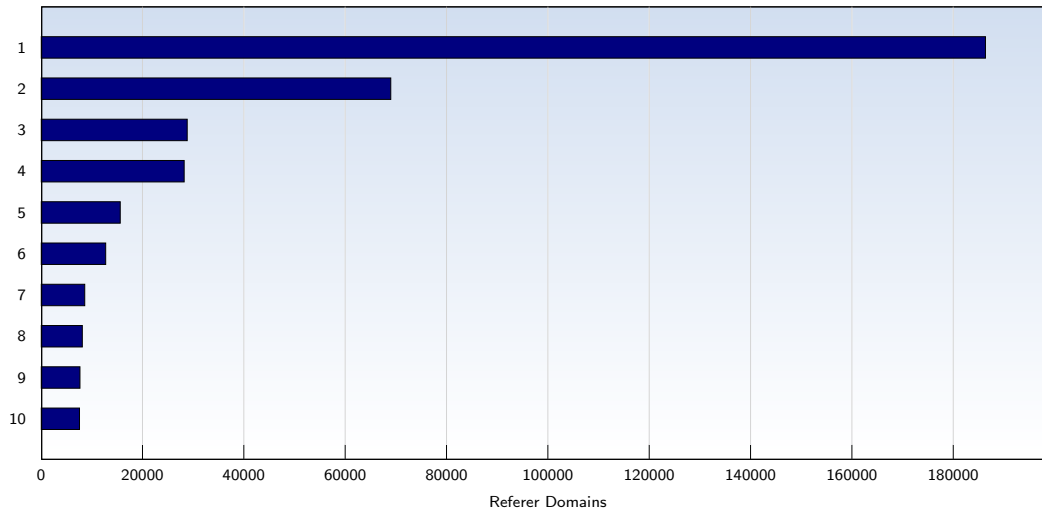

Pages per Visit

The average number of pages opened per unique visit. Only fully loaded pages are counted.

Date	Amount
Week 13 04/01/07-04/07/07	3.87
Week 14 04/08/07-04/14/07	3.34
Week 15 04/15/07-04/21/07	3.73
Week 16 04/22/07-04/28/07	2.20
Week 17 04/29/07-05/05/07	3.02
Week 18 05/06/07-05/12/07	3.02
Week 19 05/13/07-05/19/07	3.89
Week 20 05/20/07-05/26/07	4.70
Week 21 05/27/07-06/02/07	3.42
Week 22 06/03/07-06/09/07	2.48
Week 23 06/10/07-06/16/07	2.78
Week 24 06/17/07-06/23/07	2.87
Week 25 06/24/07-06/30/07	3.64
Average	3.29

Top 10 Popular Pages

Rank	Page	Amount	%
1	discovercircuits.com/forum/showthreaded.php	512248	11
2	discovercircuits.com/forum/showflat.php	480155	10
3	discovercircuits.com/forum/showprofile.php	444484	10
4	discovercircuits.com/forum/printthread.php	143306	3
5	discovercircuits.com/list.htm	134185	3
6	discovercircuits.com/	127741	2
7	discovercircuits.com/...dynamic...	122207	2
8	discovercircuits.com/forum/postlist.php	84838	1
9	discovercircuits.com/A/a-audioamp.htm	42711	0
10	discovercircuits.com/robots.txt	36889	0
	Total	4402350	

These statistics show you the most frequently called pages.

Top 10 Referer Domains

Rank	Domain	Amount	%
1	google.com	186384	13
2	yahoo.com	69024	5
3	google.co.uk	28850	2
4	google.co.in	28251	2
5	google.ca	15635	1
6	google.com.au	12765	0
7	google.com.tr	8630	0
8	hobbyprojects.com	8151	0
9	google.com.br	7686	0
10	google.co.id	7597	0
	Total	620955	