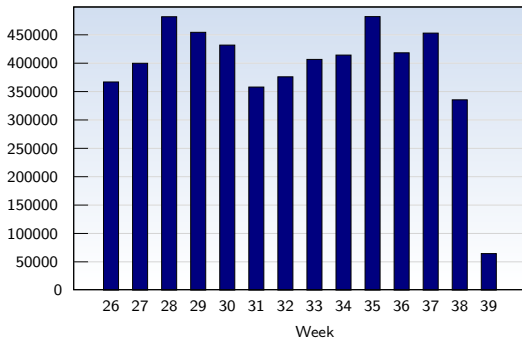

Unique Visits

This analysis summarizes multiple page impressions of an individual visitor into unique visits. A visitor is counted as an unique visit when requesting at least one page. If more than 30 minutes have elapsed since the first page impression, further requests will be counted as a new unique visit.

Date	Amount
Week 26 07/01/07-07/07/07	112179
Week 27 07/08/07-07/14/07	114154
Week 28 07/15/07-07/21/07	111794
Week 29 07/22/07-07/28/07	112155
Week 30 07/29/07-08/04/07	115719
Week 31 08/05/07-08/11/07	115364
Week 32 08/12/07-08/18/07	111938
Week 33 08/19/07-08/25/07	99119
Week 34 08/26/07-09/01/07	95919
Week 35 09/02/07-09/08/07	96121
Week 36 09/09/07-09/15/07	96707
Week 37 09/16/07-09/22/07	97438
Week 38 09/23/07-09/29/07	95805
Week 39 09/30/07-09/30/07	11928
Total	1386340

Page Views

These statistics show all successful page views (also known as page impressions) and the time they were made. Only fully loaded pages are counted. Individual images and components are not included.

Pages per Visit

The average number of pages opened per unique visit. Only fully loaded pages are counted.

Date	Amount
Week 26 07/01/07-07/07/07	3.27
Week 27 07/08/07-07/14/07	3.50
Week 28 07/15/07-07/21/07	4.31
Week 29 07/22/07-07/28/07	4.05
Week 30 07/29/07-08/04/07	3.73
Week 31 08/05/07-08/11/07	3.10
Week 32 08/12/07-08/18/07	3.36
Week 33 08/19/07-08/25/07	4.11
Week 34 08/26/07-09/01/07	4.32
Week 35 09/02/07-09/08/07	5.02
Week 36 09/09/07-09/15/07	4.33
Week 37 09/16/07-09/22/07	4.65
Week 38 09/23/07-09/29/07	3.50
Week 39 09/30/07-09/30/07	5.43
Average	3.93