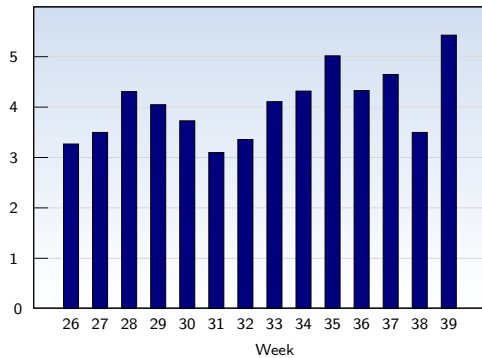

Unique Visits

This analysis summarizes multiple page impressions of an individual visitor into unique visits. A visitor is counted as an unique visit when requesting at least one page. If more than 30 minutes have elapsed since the first page impression, further requests will be counted as a new unique visit.

Date	Amount
Week 26 07/01/07-07/07/07	112179
Week 27 07/08/07-07/14/07	114154
Week 28 07/15/07-07/21/07	111794
Week 29 07/22/07-07/28/07	112155
Week 30 07/29/07-08/04/07	115719
Week 31 08/05/07-08/11/07	115364
Week 32 08/12/07-08/18/07	111938
Week 33 08/19/07-08/25/07	99119
Week 34 08/26/07-09/01/07	95919
Week 35 09/02/07-09/08/07	96121
Week 36 09/09/07-09/15/07	96707
Week 37 09/16/07-09/22/07	97438
Week 38 09/23/07-09/29/07	95805
Week 39 09/30/07-09/30/07	11928
Total	1386340

Page Views

These statistics show all successful page views (also known as page impressions) and the time they were made. Only fully loaded pages are counted. Individual images and components are not included.

Pages per Visit

The average number of pages opened per unique visit. Only fully loaded pages are counted.

Date	Amount
Week 26 07/01/07-07/07/07	3.27
Week 27 07/08/07-07/14/07	3.50
Week 28 07/15/07-07/21/07	4.31
Week 29 07/22/07-07/28/07	4.05
Week 30 07/29/07-08/04/07	3.73
Week 31 08/05/07-08/11/07	3.10
Week 32 08/12/07-08/18/07	3.36
Week 33 08/19/07-08/25/07	4.11
Week 34 08/26/07-09/01/07	4.32
Week 35 09/02/07-09/08/07	5.02
Week 36 09/09/07-09/15/07	4.33
Week 37 09/16/07-09/22/07	4.65
Week 38 09/23/07-09/29/07	3.50
Week 39 09/30/07-09/30/07	5.43
Average	3.93