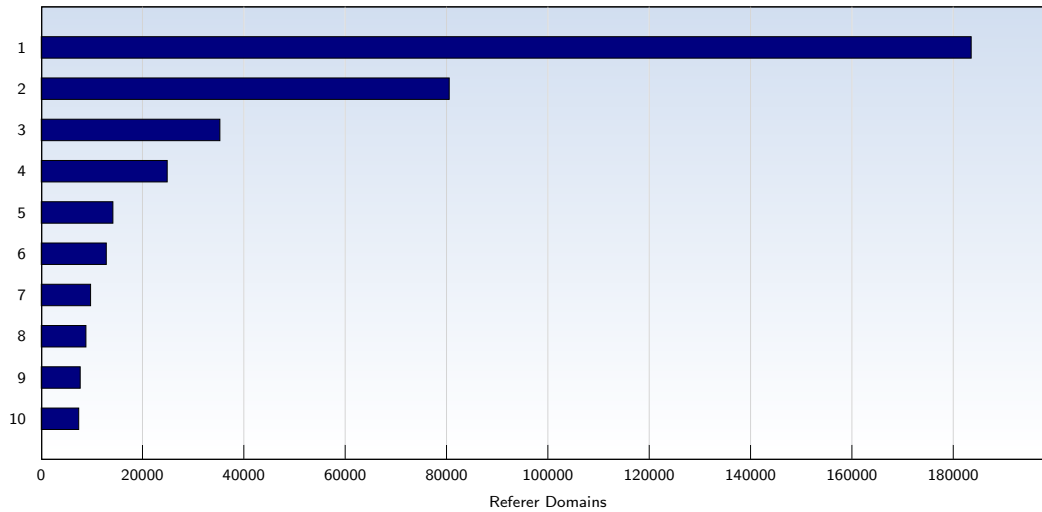

Date	Amount
Week 26 07/01/07-07/07/07	367157
Week 27 07/08/07-07/14/07	400108
Week 28 07/15/07-07/21/07	482091
Week 29 07/22/07-07/28/07	454645
Week 30 07/29/07-08/04/07	432125
Week 31 08/05/07-08/11/07	358196
Week 32 08/12/07-08/18/07	376241
Week 33 08/19/07-08/25/07	406908
Week 34 08/26/07-09/01/07	414540
Week 35 09/02/07-09/08/07	482314
Week 36 09/09/07-09/15/07	418534
Week 37 09/16/07-09/22/07	453255
Week 38 09/23/07-09/29/07	335690
Week 39 09/30/07-09/30/07	64754
Total	5446558

Top 10 Popular Pages

Rank	Page	Amount	%
1	discovercircuits.com/forum/showthreaded.php	1030015	18
2	discovercircuits.com/forum/showprofile.php	741193	13
3	discovercircuits.com/forum/showflat.php	732486	13
4	discovercircuits.com/forum/printthread.php	138921	2
5	discovercircuits.com/list.htm	132103	2
6	discovercircuits.com/	122019	2
7	discovercircuits.com/forum/postlist.php	87909	1
8	discovercircuits.com/...dynamic...	82893	1
9	discovercircuits.com/A/a-audioamp.htm	41128	0
10	discovercircuits.com/list2.htm	30335	0
	Total	5446558	

These statistics show you the most frequently called pages.

Top 10 Referer Domains

Rank	Domain	Amount	%
1	google.com	183562	13
2	yahoo.com	80555	5
3	google.co.in	35298	2
4	google.co.uk	24902	1
5	google.ca	14185	1
6	google.com.au	12882	0
7	hobbyprojects.com	9782	0
8	google.com.ph	8863	0
9	google.com.br	7734	0
10	google.co.id	7440	0
	Total	629819	