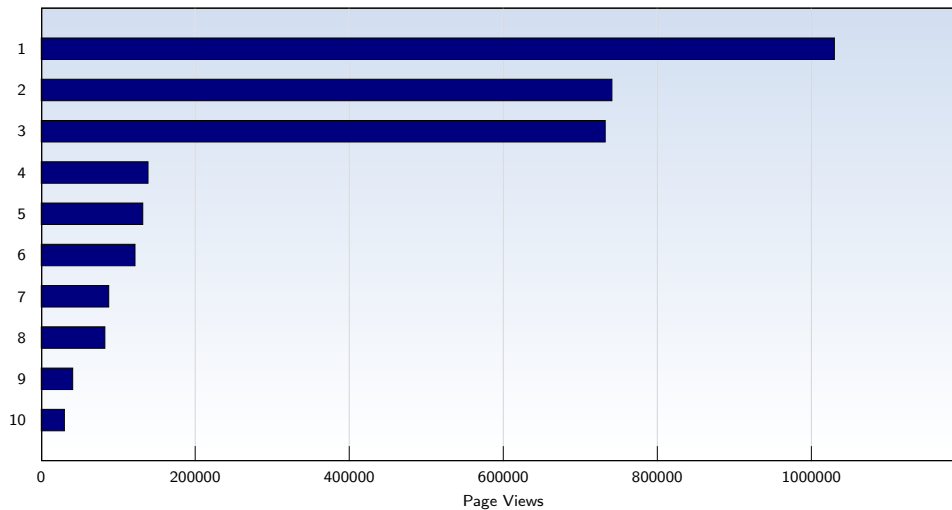

Top 10 Popular Pages

Rank	Page	Amount	%
1	discovercircuits.com/forum/showthreaded.php	1030015	18
2	discovercircuits.com/forum/showprofile.php	741193	13
3	discovercircuits.com/forum/showflat.php	732486	13
4	discovercircuits.com/forum/printthread.php	138921	2
5	discovercircuits.com/list.htm	132103	2
6	discovercircuits.com/	122019	2
7	discovercircuits.com/forum/postlist.php	87909	1
8	discovercircuits.com/...dynamic...	82893	1
9	discovercircuits.com/A/a-audioamp.htm	41128	0
10	discovercircuits.com/list2.htm	30335	0
	Total	5446558	

These statistics show you the most frequently called pages.