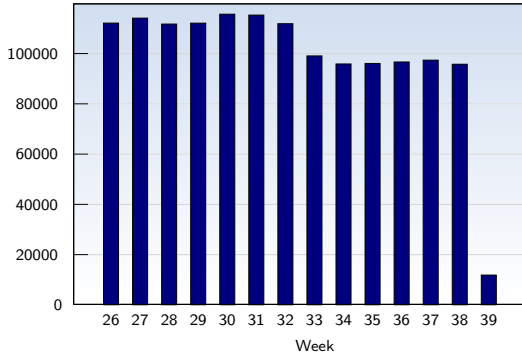

Unique Visits

This analysis summarizes multiple page impressions of an individual visitor into unique visits. A visitor is counted as an unique visit when requesting at least one page. If more than 30 minutes have elapsed since the first page impression, further requests will be counted as a new unique visit.

Date	Amount
Week 26 07/01/07-07/07/07	112179
Week 27 07/08/07-07/14/07	114154
Week 28 07/15/07-07/21/07	111794
Week 29 07/22/07-07/28/07	112155
Week 30 07/29/07-08/04/07	115719
Week 31 08/05/07-08/11/07	115364
Week 32 08/12/07-08/18/07	111938
Week 33 08/19/07-08/25/07	99119
Week 34 08/26/07-09/01/07	95919
Week 35 09/02/07-09/08/07	96121
Week 36 09/09/07-09/15/07	96707
Week 37 09/16/07-09/22/07	97438
Week 38 09/23/07-09/29/07	95805
Week 39 09/30/07-09/30/07	11928
Total	1386340

Page Views

These statistics show all successful page views (also known as page impressions) and the time they were made. Only fully loaded pages are counted. Individual images and components are not included.