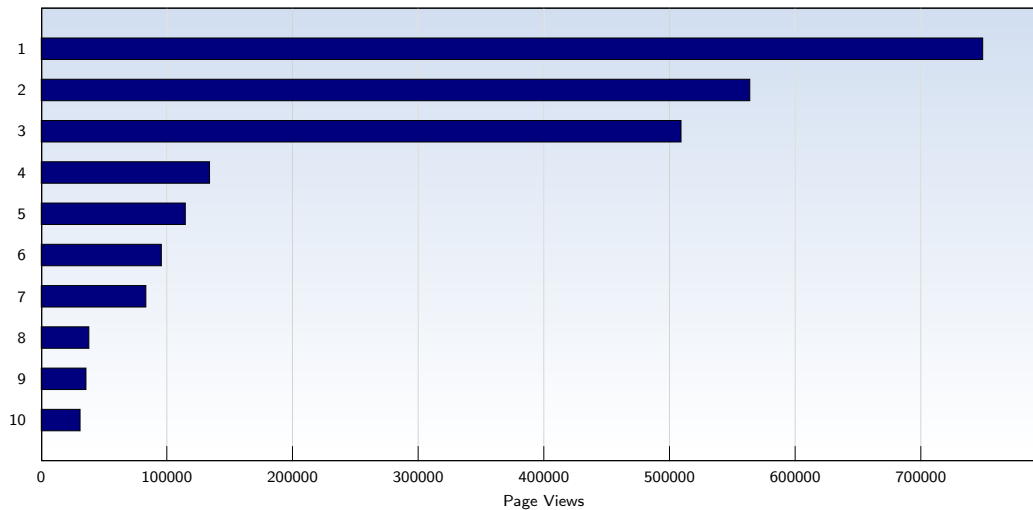

Top 10 Popular Pages

Rank	Page	Amount	%
1	discovercircuits.com/forum/showthreaded.php	749337	16
2	discovercircuits.com/forum/showflat.php	563997	12
3	discovercircuits.com/forum/showprofile.php	509278	11
4	discovercircuits.com/list.htm	134103	2
5	discovercircuits.com/	114802	2
6	discovercircuits.com/forum/printthread.php	95737	2
7	discovercircuits.com/forum/postlist.php	83432	1
8	discovercircuits.com/A/a-audioamp.htm	38056	0
9	discovercircuits.com/forum/calendar.php	35758	0
10	discovercircuits.com/list2.htm	31071	0
	Total	4612542	

These statistics show you the most frequently called pages.