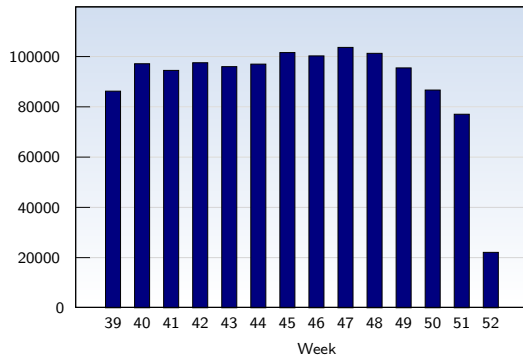

Unique Visits

This analysis summarizes multiple page impressions of an individual visitor into unique visits. A visitor is counted as an unique visit when requesting at least one page. If more than 30 minutes have elapsed since the first page impression, further requests will be counted as a new unique visit.

Date	Amount
Week 39 10/01/07-10/06/07	86290
Week 40 10/07/07-10/13/07	97201
Week 41 10/14/07-10/20/07	94553
Week 42 10/21/07-10/27/07	97600
Week 43 10/28/07-11/03/07	96044
Week 44 11/04/07-11/10/07	97050
Week 45 11/11/07-11/17/07	101648
Week 46 11/18/07-11/24/07	100320
Week 47 11/25/07-12/01/07	103700
Week 48 12/02/07-12/08/07	101341
Week 49 12/09/07-12/15/07	95543
Week 50 12/16/07-12/22/07	86733
Week 51 12/23/07-12/29/07	77110
Week 52 12/30/07-12/31/07	22155
Total	1257288

Page Views

These statistics show all successful page views (also known as page impressions) and the time they were made. Only fully loaded pages are counted. Individual images and components are not included.

Pages per Visit

The average number of pages opened per unique visit. Only fully loaded pages are counted.

Date	Amount
Week 39 10/01/07-10/06/07	2.86
Week 40 10/07/07-10/13/07	4.28
Week 41 10/14/07-10/20/07	3.08
Week 42 10/21/07-10/27/07	2.67
Week 43 10/28/07-11/03/07	4.23
Week 44 11/04/07-11/10/07	3.56
Week 45 11/11/07-11/17/07	4.57
Week 46 11/18/07-11/24/07	3.79
Week 47 11/25/07-12/01/07	3.25
Week 48 12/02/07-12/08/07	3.30
Week 49 12/09/07-12/15/07	3.89
Week 50 12/16/07-12/22/07	3.14
Week 51 12/23/07-12/29/07	5.33
Week 52 12/30/07-12/31/07	3.41
Average	3.67