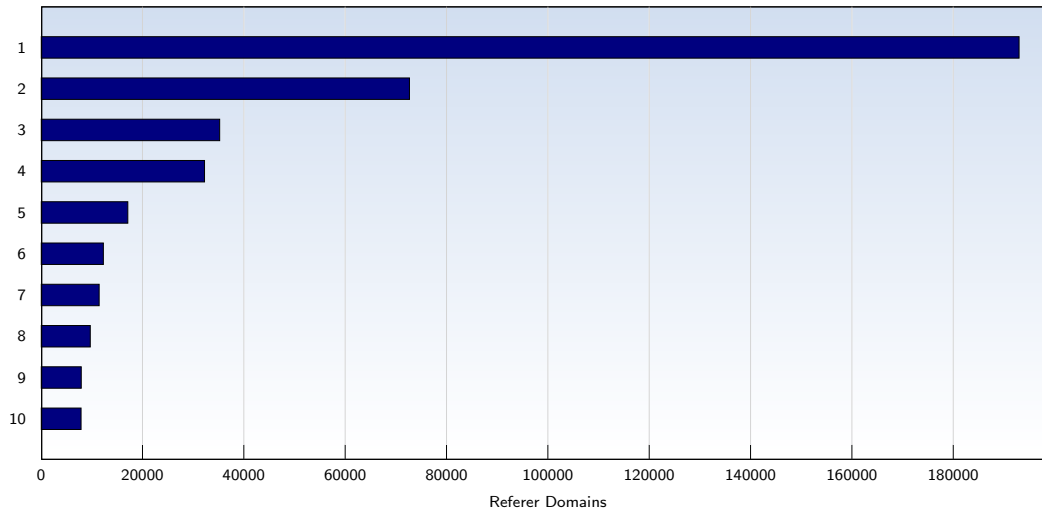

Top 10 Popular Pages

Rank	Page	Amount	%
1	discovercircuits.com/forum/showthreaded.php	749337	16
2	discovercircuits.com/forum/showflat.php	563997	12
3	discovercircuits.com/forum/showprofile.php	509278	11
4	discovercircuits.com/list.htm	134103	2
5	discovercircuits.com/	114802	2
6	discovercircuits.com/forum/printthread.php	95737	2
7	discovercircuits.com/forum/postlist.php	83432	1
8	discovercircuits.com/A/a-audioamp.htm	38056	0
9	discovercircuits.com/forum/calendar.php	35758	0
10	discovercircuits.com/list2.htm	31071	0
	Total	4612542	

These statistics show you the most frequently called pages.

Top 10 Referer Domains

Rank	Domain	Amount	%
1	google.com	193015	15
2	yahoo.com	72713	5
3	google.co.in	35258	2
4	google.co.uk	32269	2
5	google.ca	17130	1
6	live.com	12304	0
7	google.com.au	11474	0
8	hobbyprojects.com	9721	0
9	google.com.tr	7941	0
10	google.it	7904	0
	Total	662517	