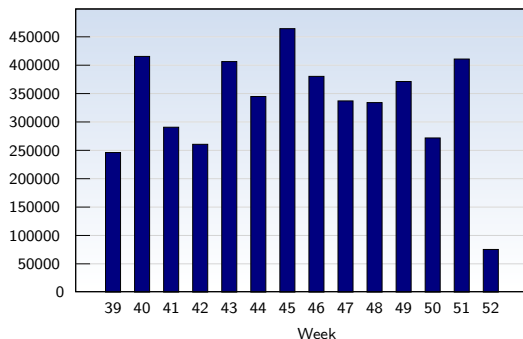

Unique Visits

This analysis summarizes multiple page impressions of an individual visitor into unique visits. A visitor is counted as an unique visit when requesting at least one page. If more than 30 minutes have elapsed since the first page impression, further requests will be counted as a new unique visit.

Date	Amount
Week 39 10/01/07-10/06/07	86290
Week 40 10/07/07-10/13/07	97201
Week 41 10/14/07-10/20/07	94553
Week 42 10/21/07-10/27/07	97600
Week 43 10/28/07-11/03/07	96044
Week 44 11/04/07-11/10/07	97050
Week 45 11/11/07-11/17/07	101648
Week 46 11/18/07-11/24/07	100320
Week 47 11/25/07-12/01/07	103700
Week 48 12/02/07-12/08/07	101341
Week 49 12/09/07-12/15/07	95543
Week 50 12/16/07-12/22/07	86733
Week 51 12/23/07-12/29/07	77110
Week 52 12/30/07-12/31/07	22155
Total	1257288

Page Views

These statistics show all successful page views (also known as page impressions) and the time they were made. Only fully loaded pages are counted. Individual images and components are not included.

Pages per Visit

The average number of pages opened per unique visit. Only fully loaded pages are counted.

Date	Amount
Week 39 10/01/07-10/06/07	2.86
Week 40 10/07/07-10/13/07	4.28
Week 41 10/14/07-10/20/07	3.08
Week 42 10/21/07-10/27/07	2.67
Week 43 10/28/07-11/03/07	4.23
Week 44 11/04/07-11/10/07	3.56
Week 45 11/11/07-11/17/07	4.57
Week 46 11/18/07-11/24/07	3.79
Week 47 11/25/07-12/01/07	3.25
Week 48 12/02/07-12/08/07	3.30
Week 49 12/09/07-12/15/07	3.89
Week 50 12/16/07-12/22/07	3.14
Week 51 12/23/07-12/29/07	5.33
Week 52 12/30/07-12/31/07	3.41
Average	3.67