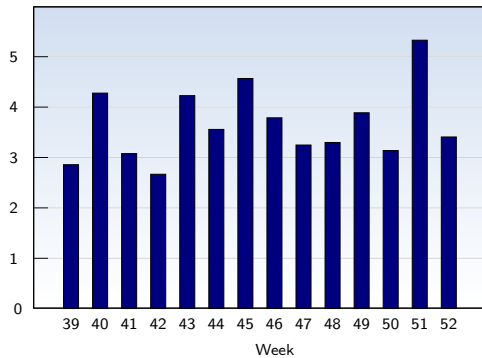

Date	Amount
Week 39 10/01/07-10/06/07	86290
Week 40 10/07/07-10/13/07	97201
Week 41 10/14/07-10/20/07	94553
Week 42 10/21/07-10/27/07	97600
Week 43 10/28/07-11/03/07	96044
Week 44 11/04/07-11/10/07	97050
Week 45 11/11/07-11/17/07	101648
Week 46 11/18/07-11/24/07	100320
Week 47 11/25/07-12/01/07	103700
Week 48 12/02/07-12/08/07	101341
Week 49 12/09/07-12/15/07	95543
Week 50 12/16/07-12/22/07	86733
Week 51 12/23/07-12/29/07	77110
Week 52 12/30/07-12/31/07	22155
Total	1257288

Page Views

These statistics show all successful page views (also known as page impressions) and the time they were made. Only fully loaded pages are counted. Individual images and components are not included.

Date	Amount
Week 39 10/01/07-10/06/07	246358
Week 40 10/07/07-10/13/07	415695
Week 41 10/14/07-10/20/07	290949
Week 42 10/21/07-10/27/07	260836
Week 43 10/28/07-11/03/07	406637
Week 44 11/04/07-11/10/07	345057
Week 45 11/11/07-11/17/07	464609
Week 46 11/18/07-11/24/07	380542
Week 47 11/25/07-12/01/07	337289
Week 48 12/02/07-12/08/07	334361
Week 49 12/09/07-12/15/07	371503
Week 50 12/16/07-12/22/07	272038
Week 51 12/23/07-12/29/07	411095
Week 52 12/30/07-12/31/07	75573
Total	4612542

Pages per Visit

The average number of pages opened per unique visit. Only fully loaded pages are counted.

Date	Amount
Week 39 10/01/07-10/06/07	2.86
Week 40 10/07/07-10/13/07	4.28
Week 41 10/14/07-10/20/07	3.08
Week 42 10/21/07-10/27/07	2.67
Week 43 10/28/07-11/03/07	4.23
Week 44 11/04/07-11/10/07	3.56
Week 45 11/11/07-11/17/07	4.57
Week 46 11/18/07-11/24/07	3.79
Week 47 11/25/07-12/01/07	3.25
Week 48 12/02/07-12/08/07	3.30
Week 49 12/09/07-12/15/07	3.89
Week 50 12/16/07-12/22/07	3.14
Week 51 12/23/07-12/29/07	5.33
Week 52 12/30/07-12/31/07	3.41
Average	3.67